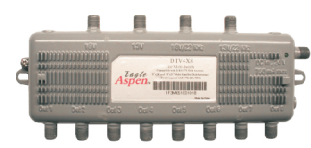

### ✓ 4 in 8 OUT MULTI-SWITCH

#### **DTV4X8**

4 in 8 out with F-connection power supply. For use with DIRECTV Multi-Sat installs or single-sat installs requiring more than 4 receivers.

#### **S-4120-GX**

4 LNBF and one UHF/VHF inputs and 2 outputs. For use with DIRECTV elliptical dish dual or triple satellite systems.

#### **S-4180-GX+**

4 LNBF and one UHF/VHF inputs and 8 outputs. For use with DIRECTV elliptical dish dual or triple satellite systems. Can be used with S-5040Y-CE to extend to 8 receivers.