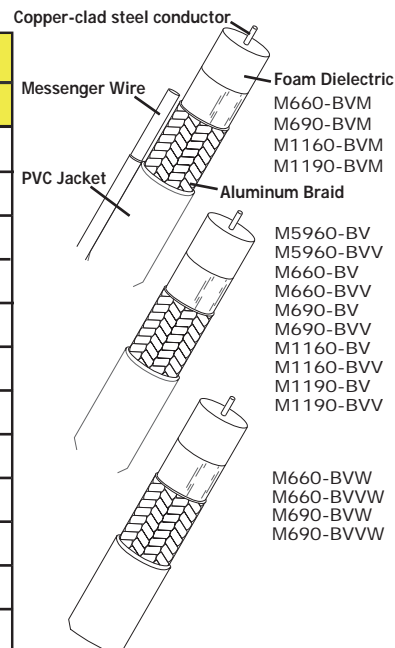

Cable Illustrations

1076 Florida Central Pkwy.
Longwood, FL 32750

www.multicominc.com

Toll Free: 800-423-2594
Phone: 407-331-7779