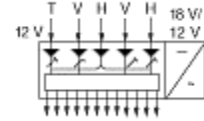

SMS 51202NF

ISOLATION

CROSS TALK: >22dB
SAT/U/V/F: >30dB
OUT/OUT: >26dB

MAX. OUTPUT

TERR: -21dBm
SAT: -19dBm

THROUGH LOSS

TERR. PASSIVE: 24dB
TERR. ACTIVE: 2dB
SAT-IF: 7...2dB

NOISE FIGURE

TERR: 6.5dB
SAT: 8dB

5...862 950...2050 ...2200

- Power consumption maximum 26 watts

Available through

Multicom, Inc.

1076 Florida Central Parkway, Longwood, FL 32738

Ph: 407-331-7779 Toll Free: 800-423-2594 Fax: 407-339-0204

www.multicominc.com

multicom@multicominc.com