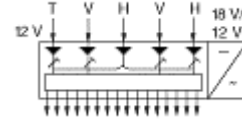

SMS 51602NF

ISOLATION

CROSS TALK: >22dB
SAT/U/V/F: >30dB
OUT/OUT: >26dB

MAX. OUTPUT

TERR: -23dBm
SAT: -21dBm

THROUGH LOSS

TERR. PASSIVE: 26dB
TERR. ACTIVE: 4dB
SAT-IF: 9...4dB

NOISE FIGURE

TERR: 6.5dB
SAT: 8dB

5...862 950...2050 ...2200

- Power consumption maximum 26 watts

Available through

Multicom, Inc.

1076 Florida Central Parkway, Longwood, FL 32738

Ph: 407-331-7779 Toll Free: 800-423-2594 Fax: 407-339-0204

www.multicominc.com

multicom@multicominc.com