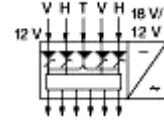

SMS 5602NF

ISOLATION

CROSS TALK: >22dB
SAT/U/V/F: >30dB
OUT/OUT: >26dB

MAX. OUTPUT

TERR: -17dBm
SAT: -16dBm

THROUGH LOSS

TERR. PASSIVE: 20dB
TERR. ACTIVE: 0dB
SAT-IF: 5...0dB

NOISE FIGURE

TERR: 6.5dB
SAT: 8dB

- Power consumption maximum 26 watts

5...862 950...2050 ...2200

Available through

Multicom, Inc.

1076 Florida Central Parkway, Longwood, FL 32738

Ph: 407-331-7779 Toll Free: 800-423-2594 Fax: 407-339-0204

www.multicominc.com

multicom@multicominc.com