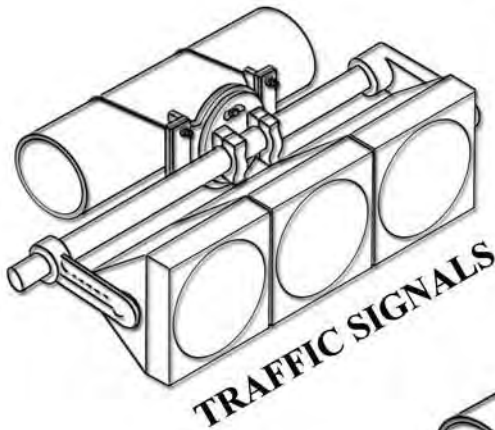

**ENGINEERED  
CASTINGS**

Manufacturer  
of  
Traffic Hardware  
and  
Led Edge Lit Illuminated Signs

[www.multicominc.com/traffic](http://www.multicominc.com/traffic)  
800-423-2594

Table of Contents

# MASTER BRACKET SERIES 3075

**TRAFFIC SIGNALS**

**TRAFFIC SIGNS**

**TRAFFIC SIGNS**

**CLUSTER  
SIGNALS**

**CAMERA MOUNT**

**SUSPENDED MOUNT  
ILLUMINATED SIGNS**

**RIGID MOUNT  
ILLUMINATED SIGNS**