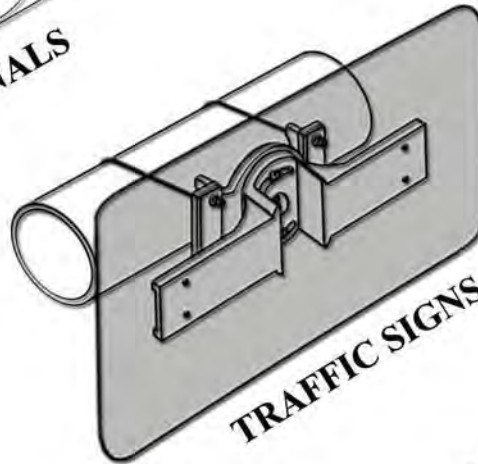

**ENGINEERED  
CASTINGS**

Manufacturer  
of  
Traffic Hardware  
and  
Led Edge Lit Illuminated Signs

[www.multicominc.com/traffic](http://www.multicominc.com/traffic)  
800-423-2594

Table of Contents

# MASTER BRACKET SERIES 3075

**TRAFFIC SIGNALS**

**TRAFFIC SIGNS**

**TRAFFIC SIGNS**

**CLUSTER  
SIGNALS**

**CAMERA MOUNT**

**SUSPENDED MOUNT  
ILLUMINATED SIGNS**

**RIGID MOUNT  
ILLUMINATED SIGNS**