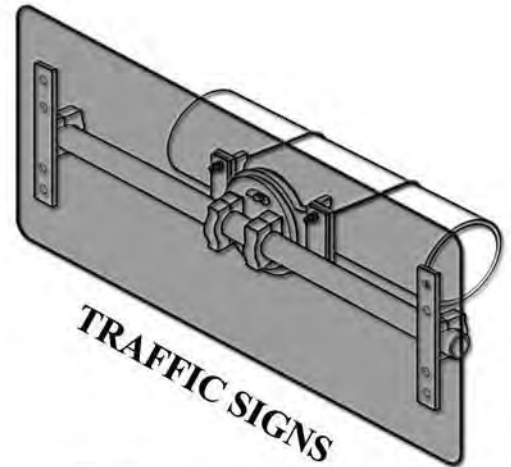

**ENGINEERED  
CASTINGS**

Manufacturer  
of  
Traffic Hardware  
and  
Led Edge Lit Illuminated Signs

[www.multicominc.com/traffic](http://www.multicominc.com/traffic)  
800-423-2594

Table of Contents

# MASTER BRACKET SERIES 3075

**TRAFFIC SIGNALS**

**TRAFFIC SIGNS**

**TRAFFIC SIGNS**

**CLUSTER  
SIGNALS**

**CAMERA MOUNT**

**SUSPENDED MOUNT  
ILLUMINATED SIGNS**

**RIGID MOUNT  
ILLUMINATED SIGNS**