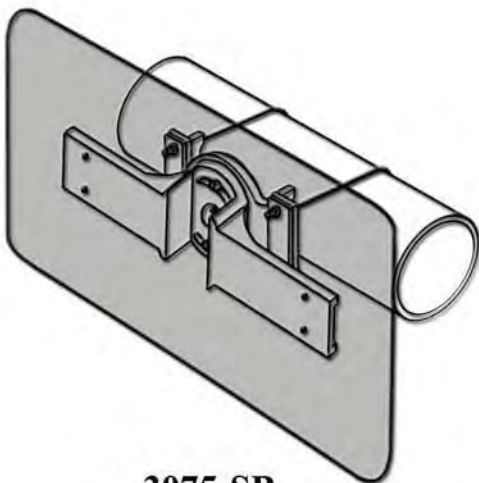

**ENGINEERED  
CASTINGS**

Manufacturer  
of  
Traffic Hardware  
and  
Led Edge Lit Illuminated Signs

[www.multicominc.com/traffic](http://www.multicominc.com/traffic)  
800-423-2594

Table of Contents

# MASTER BRACKET SIGN BRACKET

**3075-SB**

**3075-MA-1**

**3075-MA-4**

**3080**

**SS-C**

**H-3075-SB**

---