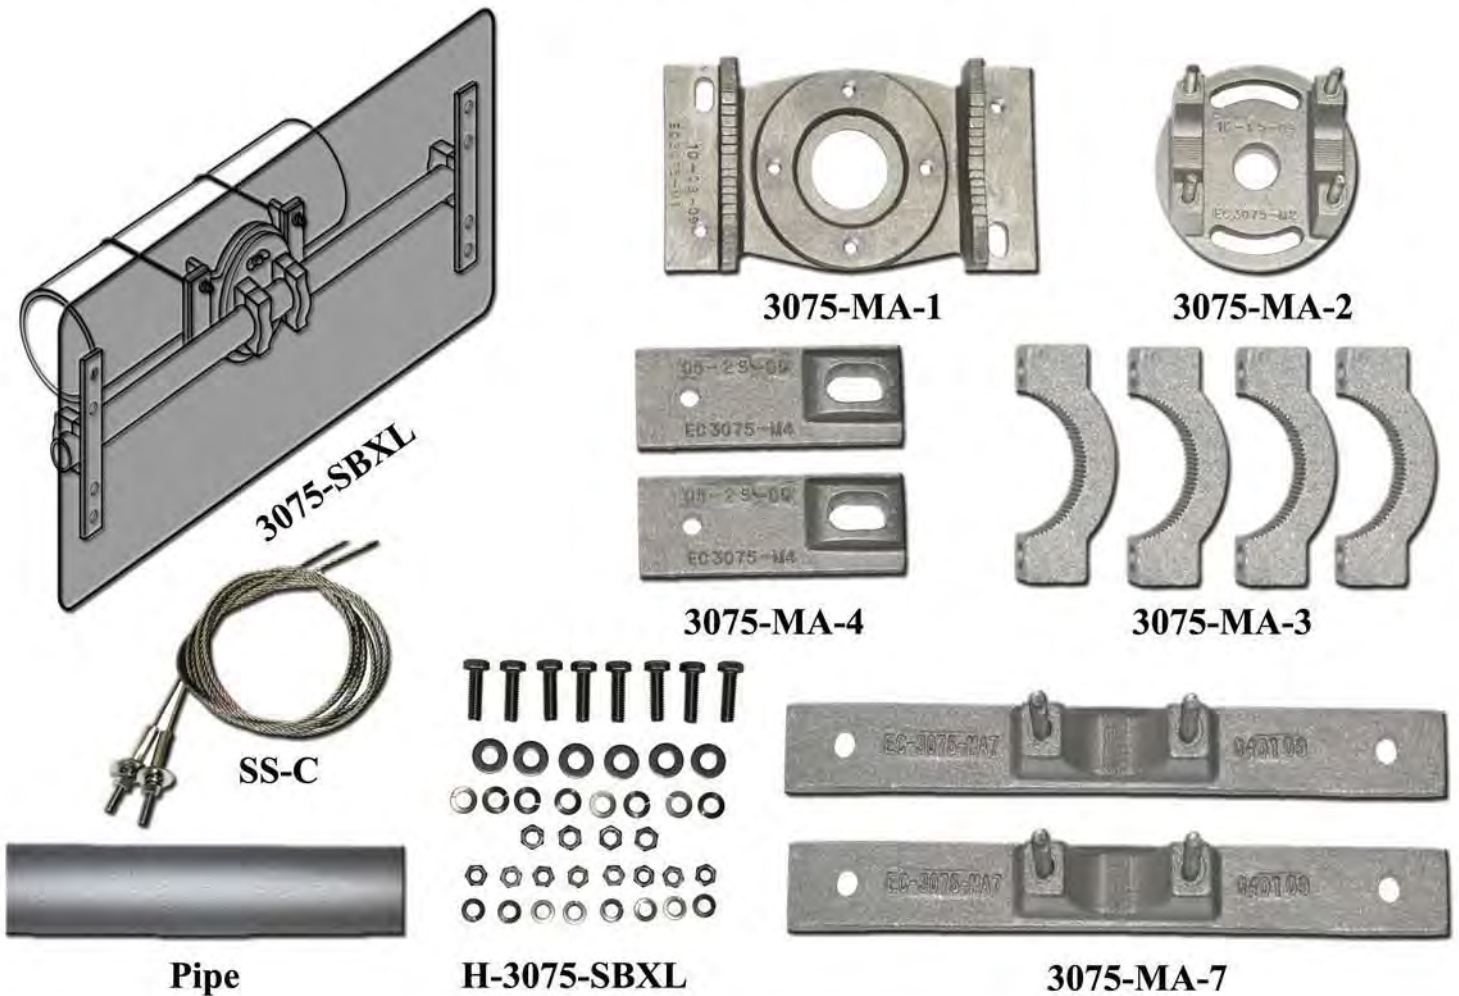

**ENGINEERED
CASTINGS**

Manufacturer
of
Traffic Hardware
and
Led Edge Lit Illuminated Signs

www.multicominc.com/traffic
800-423-2594

Table of Contents

MASTER BRACKET SIGN BRACKET

3075-SBXL: 3075-MA-1, 3075-MA-2, 3075-MA-3, 3075-MA-4, 3075-MA-7, H-3075-SBXL,
Pipe (4ft), SS-C

Cable length options: 52", 80", 109", 120"