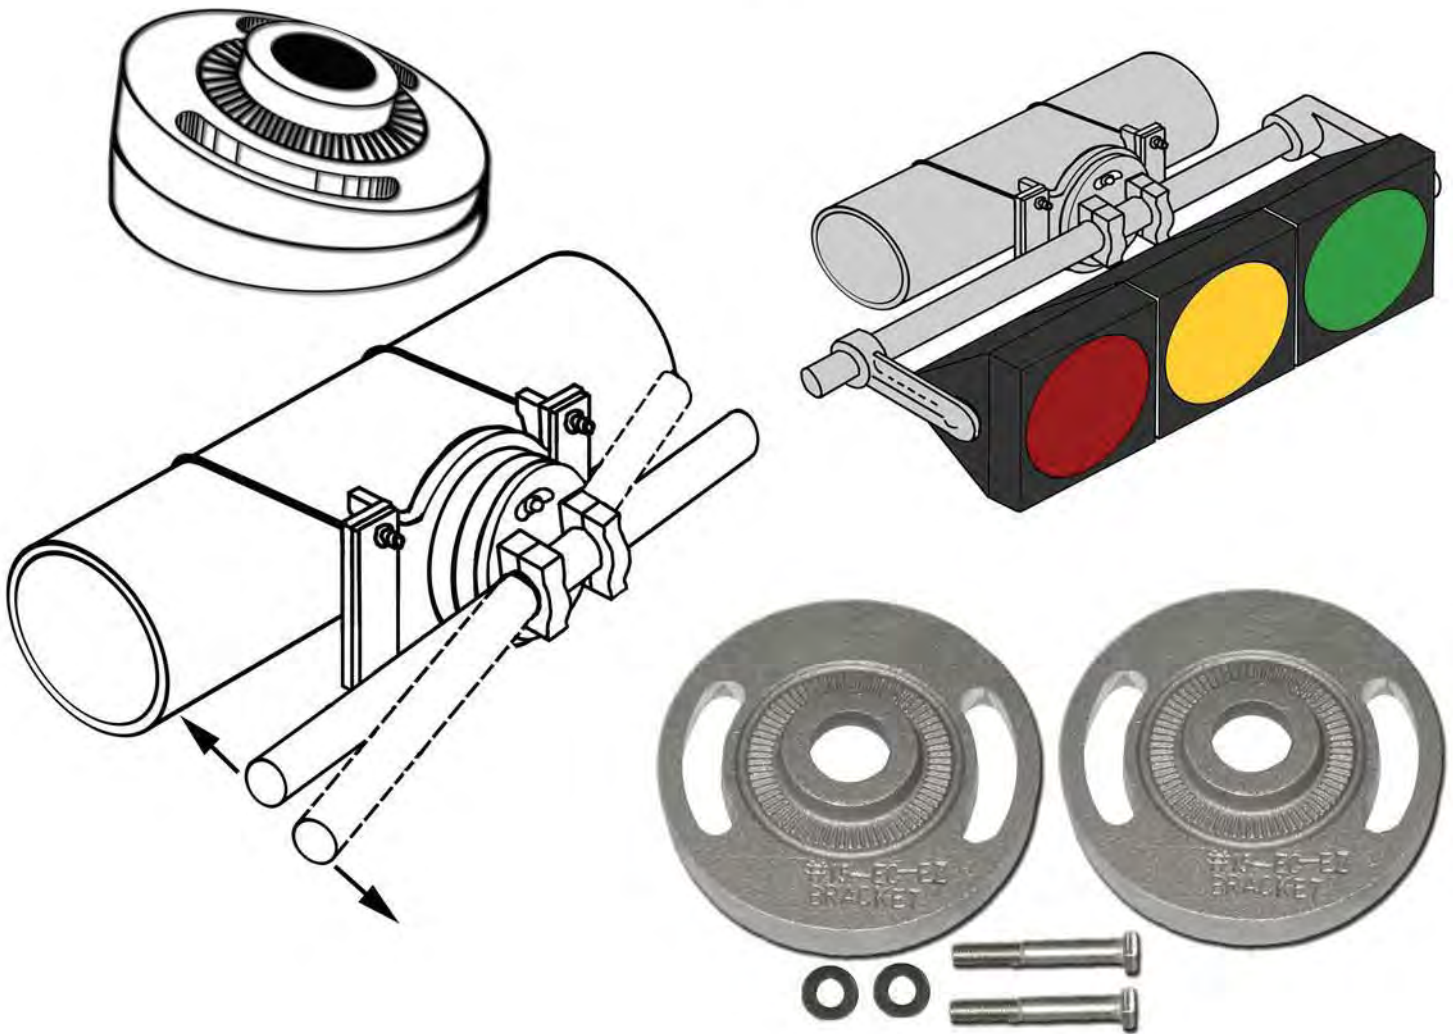

**ENGINEERED  
CASTINGS**

Manufacturer  
of  
Traffic Hardware  
and  
Led Edge Lit Illuminated Signs

[www.multicominc.com/traffic](http://www.multicominc.com/traffic)  
800-423-2594

Table of Contents

# MASTER BRACKET

## EZ

**3075-EZ**

**THE 3075-EZ ATTACHMENT CAN BE USED ON ANY "MASTER BRACKET"**