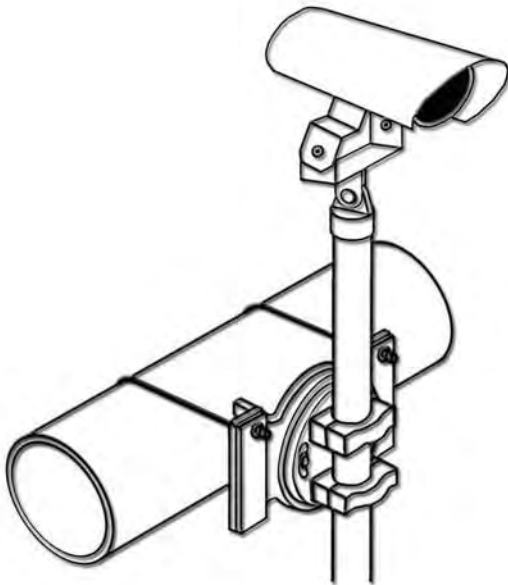

**ENGINEERED
CASTINGS**

Manufacturer
of
Traffic Hardware
and
Led Edge Lit Illuminated Signs

www.multicominc.com/traffic
800-423-2594

Table of Contents

MASTER BRACKET CAMERA MOUNT

3075-MA-1

3075-MA-4

3075-MA-2

3075-MA-3

H-3075-CM

3075-CM-Y

SS-C

3075-CM: 3075-MA-1, 3075-MA-2, 3075-MA-3, 3075-MA-4, 3075-CM-Y, H-3075-CM, SS-C, Pipe 6ft

Cable Length Options: 52", 80", 109", 120"