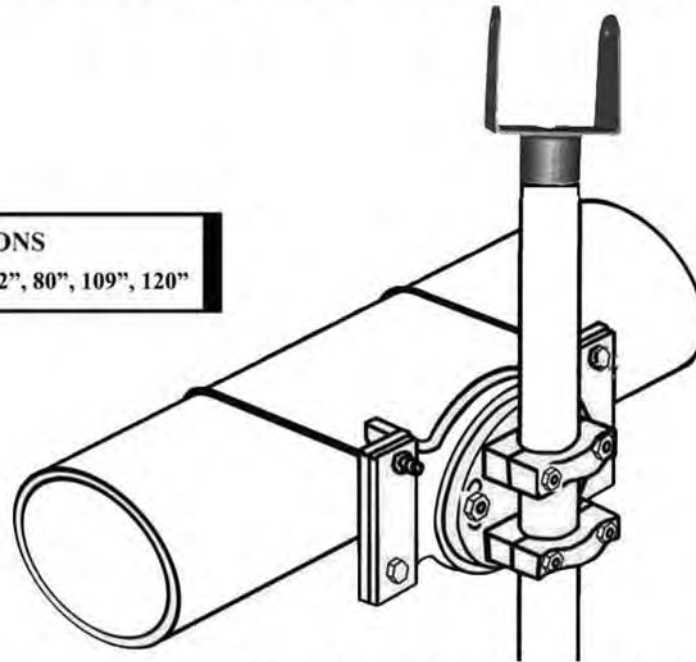

**ENGINEERED
CASTINGS**

Manufacturer
of
Traffic Hardware
and
Led Edge Lit Illuminated Signs

www.multicominc.com/traffic
800-423-2594

Table of Contents

MASTER BRACKET CAMERA MOUNT

OPTIONS
CABLE LENGTH: 52", 80", 109", 120"

MA-1 MOUNTING BRACKET-ALUM

MA-2 ANGLE ADJUSTER-ALUM-STUDS CAST SS

MA-3 PIPE CLAMP- 2 EACH-ALUM

MA-4 CABLE CLAMP- 2 EACH-ALUM

MA-Y CAMERA MOUNT YOKE

CBL CABLE & THREADED FITTING SS- 2 EACH

P 6 FT GUSSETED ALUMINUM PIPE

LARGE WASHERS, SMALL WASHERS, BOLTS AND NUTS ARE SS.