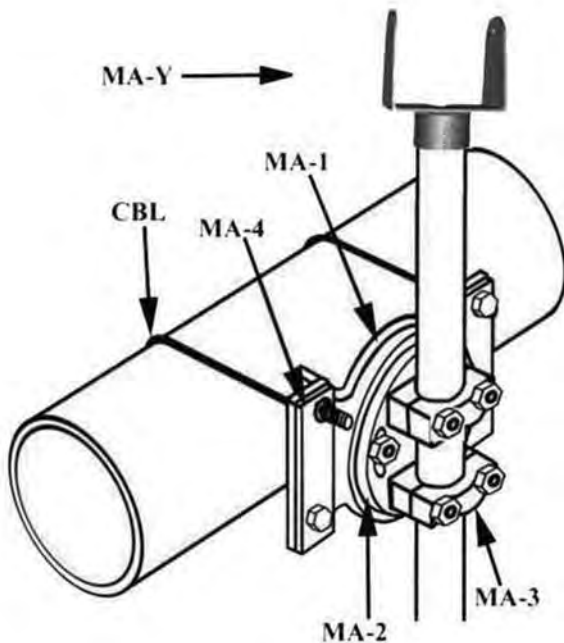

**ENGINEERED
CASTINGS**

Manufacturer
of
Traffic Hardware
and
Led Edge Lit Illuminated Signs

www.multicominc.com/traffic
800-423-2594

Table of Contents

MASTER BRACKET CAMERA MOUNT

OPTIONS
CABLE LENGTH: 52", 80", 109", 120"

MA-1 MOUNTING BRACKET-ALUM

MA-2 ANGLE ADJUSTER-ALUM-STUDS CAST SS

MA-3 PIPE CLAMP- 2 EACH-ALUM

MA-4 CABLE CLAMP- 2 EACH-ALUM

MA-Y CAMERA MOUNT YOKE

CBL CABLE & THREADED FITTING SS- 2 EACH

P 6 FT GUSSETED ALUMINUM PIPE

LARGE WASHERS, SMALL WASHERS, BOLTS AND NUTS ARE SS.