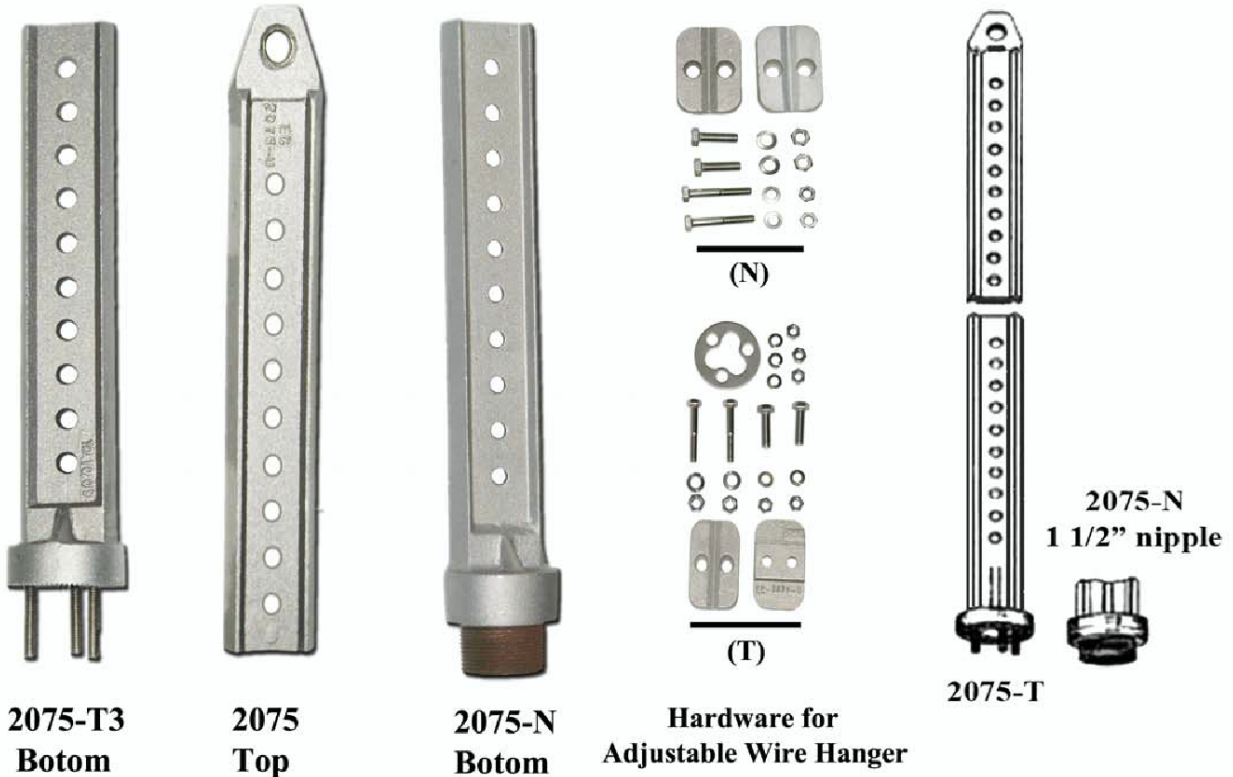

Adjustable Signal Hangers

-
- 2075-T (Tri-Stud) 2075-T3 Bottom, 2075 Top, Hardware for Adjustable Wire Hanger (T)
 - 2075-N (1 1/2 Nipple) 2075-N Bottom, 2075-Top, Hardware for Adjustable Wire Hanger (N)

The adjustable wire entrance hanger can be adjusted from 17 1/2" to 25 1/2".
Adjustable to 1" increments. To lengthen above 25 1/2" add 2076 extension