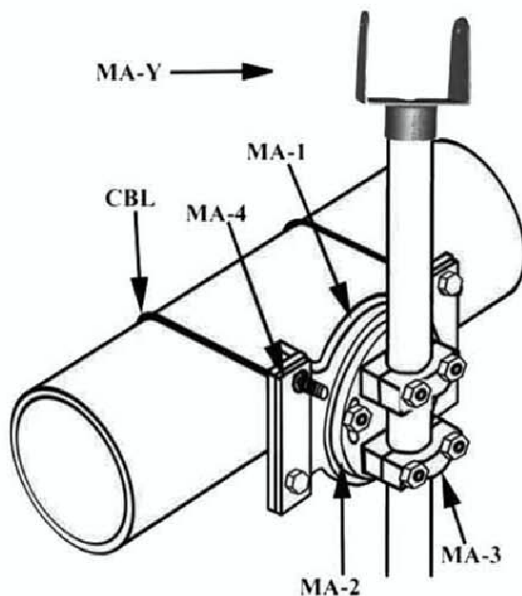

MASTER BRACKET CAMERA MOUNT

OPTIONS
CABLE LENGTH: 52", 80", 109", 120"

MA-1 MOUNTING BRACKET-ALUM

MA-2 ANGLE ADJUSTER-ALUM-STUDS CAST SS

MA-3 PIPE CLAMP- 2 EACH-ALUM

MA-4 CABLE CLAMP- 2 EACH-ALUM

MA-Y CAMERA MOUNT YOKE

CBL CABLE & THREADED FITTING SS- 2 EACH

P 6 FT GUSSETED ALUMINUM PIPE

LARGE WASHERS, SMALL WASHERS, BOLTS AND NUTS ARE SS.

www.multicominc.com

Multicom, Inc.
Ph: 800-423-2594
Fax: 407-339-0204
Email: multicom@multicominc.com