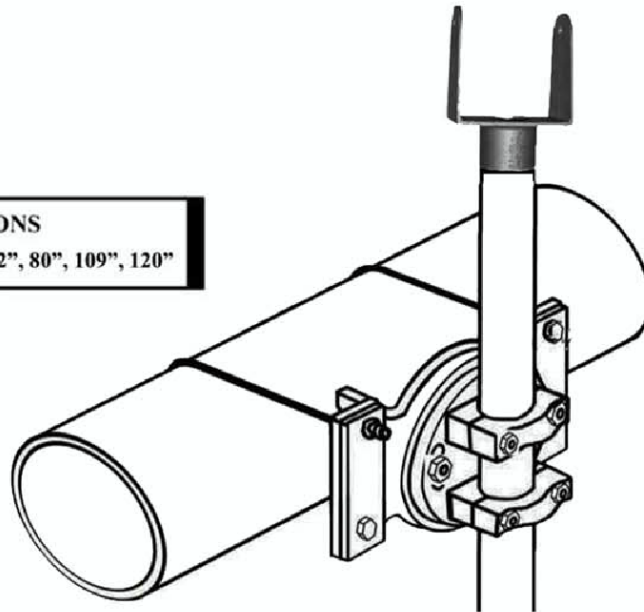

MASTER BRACKET CAMERA MOUNT

OPTIONS
CABLE LENGTH: 52", 80", 109", 120"

MA-1 MOUNTING BRACKET-ALUM

MA-2 ANGLE ADJUSTER-ALUM-STUDS CAST SS

MA-3 PIPE CLAMP- 2 EACH-ALUM

MA-4 CABLE CLAMP- 2 EACH-ALUM

MA-Y CAMERA MOUNT YOKE

CBL CABLE & THREADED FITTING SS- 2 EACH

P 6 FT GUSSETED ALUMINUM PIPE

LARGE WASHERS, SMALL WASHERS, BOLTS AND NUTS ARE SS.

www.multicominc.com

Multicom, Inc.
Ph: 800-423-2594
Fax: 407-339-0204
Email: multicom@multicominc.com