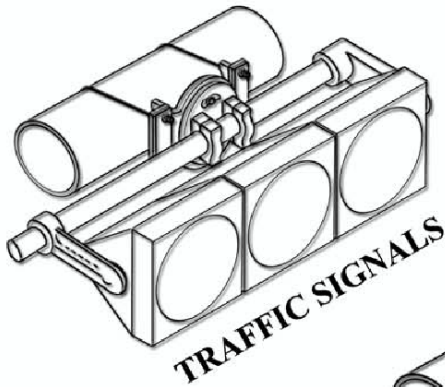

MASTER BRACKET SERIES 3075

SUSPENDED MOUNT
ILLUMINATED SIGNS

RIGID MOUNT
ILLUMINATED SIGNS