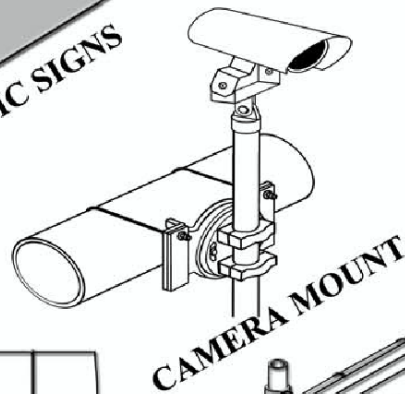

MASTER BRACKET SERIES 3075

SUSPENDED MOUNT
ILLUMINATED SIGNS

RIGID MOUNT
ILLUMINATED SIGNS