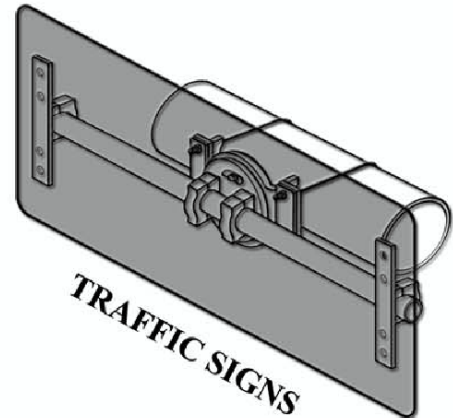

MASTER BRACKET SERIES 3075

SUSPENDED MOUNT
ILLUMINATED SIGNS

RIGID MOUNT
ILLUMINATED SIGNS