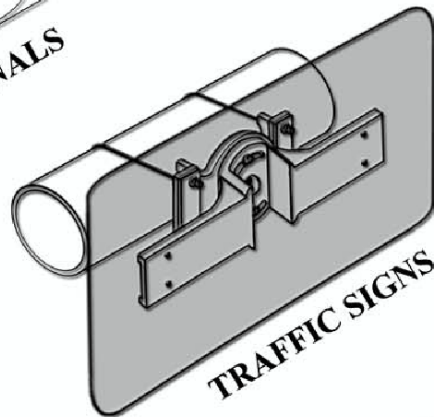

MASTER BRACKET SERIES 3075

SUSPENDED MOUNT
ILLUMINATED SIGNS

RIGID MOUNT
ILLUMINATED SIGNS