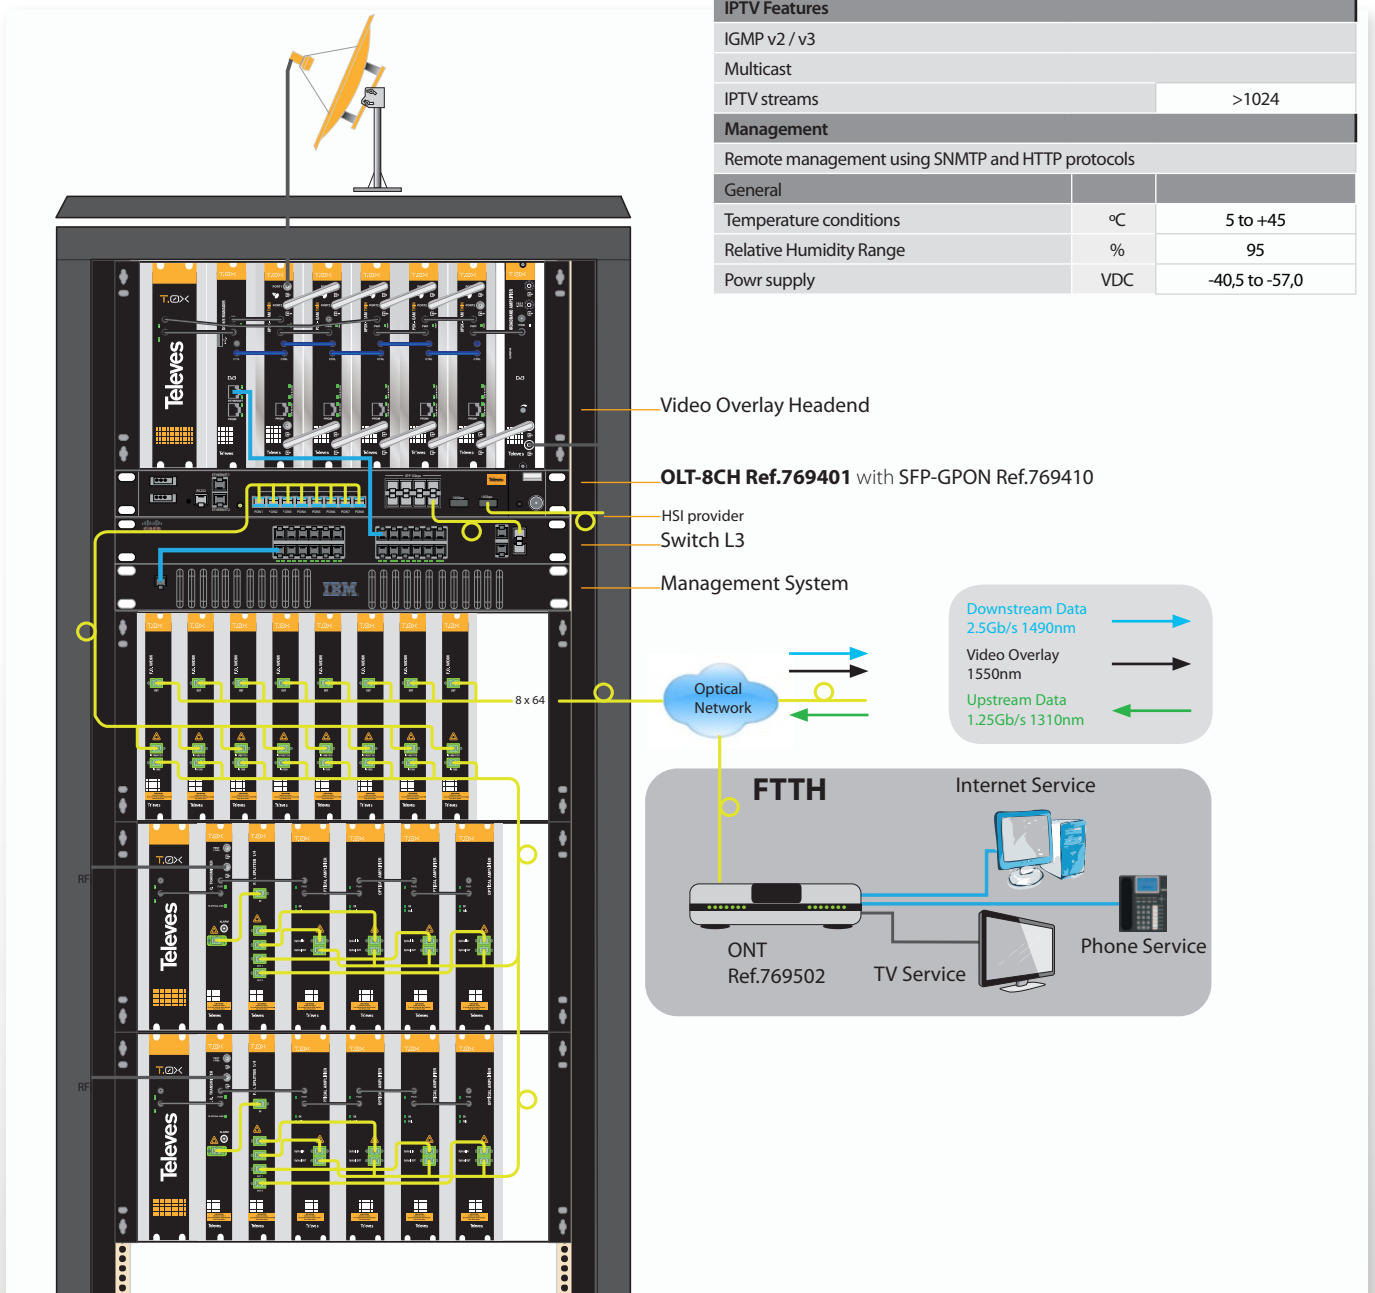

Specially designed for medium/small residential environments and compatible with ITU-T G.984X , **Televes-OLT-8CH** is a cost-effective solution that enables triple play services (Data, TV, telephone) for up to 512 subscribers with 2,5Gbps/1,24Gps downstream/upstream bandwidth.

✓ Product Highlights

- Range up to 60Km.
- Remote operation and monitoring.
- Standard Gigabit Ethernet Uplinks 10x1 GbE / 2x10GbE.
- Rackable 1U.
- Secure and reliable communications.
- TV integration IPTV and RF Overlay.

✓ Product range

REF.	DESCRIPCION
769401	OLT-8CH
769410	SFP-GPON
769501	ONT GPON 4xGbE, 2xFXS, 2xUSB, WLAN
769502	ONT GPON 4xGbE, 2xFXS, 2xUSB, WLAN, RF Overlay
769503	ONT GPON 1xGbE, RF Overlay

GPON FTTH SOLUTION

OLT-8CH

✓ Main Features

- Up to 64 ONT per PON.
- Priority management.
- IPTV IGMPv2 / v3 protocol.

✓ Example of Application

✓ Technical Specifications

Art.number	769401	
GPON		
Downstream / Upstream bit rate	Gbps	2.488 / 1.244
AES Encryption		
ONT per PON (512 subscribers)		>64
Logical Range	Km	60
Maximun Differential Distance	Km	20
L2 layer		
Transparent conversion from Ethernet to GPON		
Load balancing		
Priority management		
Full wire speed GPON Performance		
IPTV Features		
IGMP v2 / v3		
Multicast		
IPTV streams		>1024
Management		
Remote management using SNMP and HTTP protocols		
General		
Temperature conditions	°C	5 to +45
Relative Humidity Range	%	95
Powr supply	VDC	-40,5 to -57,0