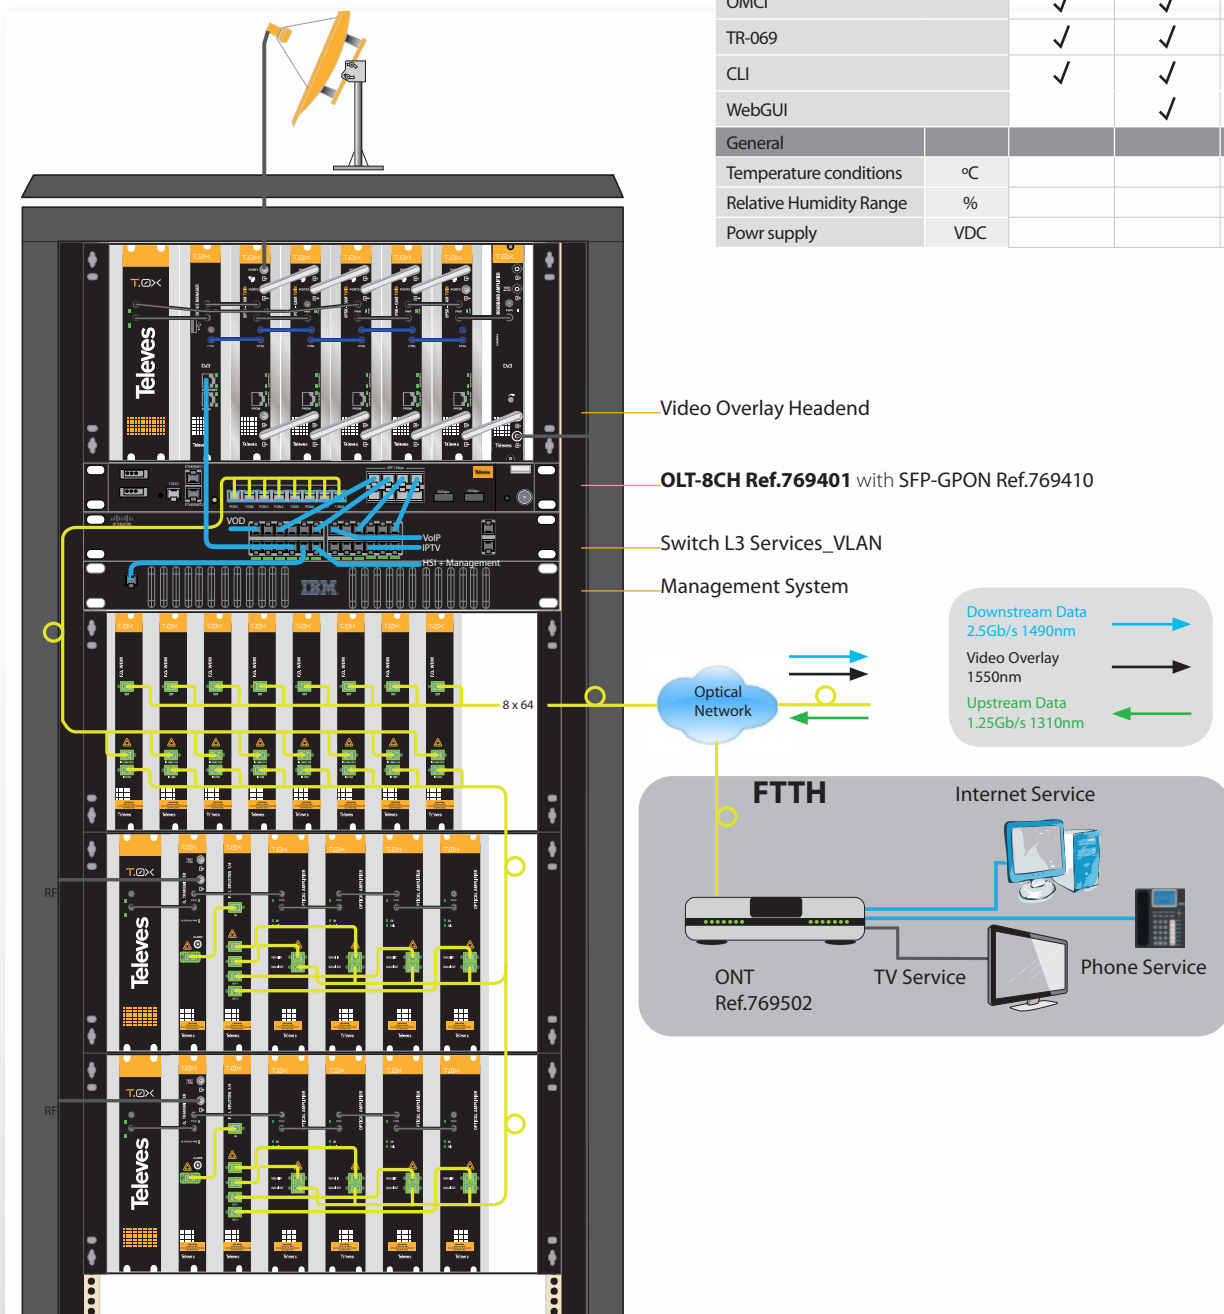

GPON FTTH SOLUTION

ONT

✓ Main Features

- Cost efficient WiFi 802.11 (b/g/n) hotspot equipment scenario.
- Mass remote management / full remote control without user intervention
- Reliable and long live equipment solution with several Indoor/ Outdoor mount options.

✓ Example of Application

✓ Technical Specifications

Art.number		769501	769502	769503
RF-Overlay			✓	✓
WiFi (802.11 b/g/n)	GHz	2,4 (2x2) 5 (3x3)	2,4 (2x2) 5 (2x2)	
USB		1	2xHost	
FXS Ports		2	2	
ETH Ports 10/100/1000BASE-T		4	4	1
NAT/NAPT		✓	✓	
Firewall		✓	✓	
VPN pass-through		✓	✓	
PPPoE termination		✓	✓	
OMCI		✓	✓	✓
TR-069		✓	✓	
CLI		✓	✓	
WebGUI			✓	
General				
Temperature conditions	°C			
Relative Humidity Range	%			
Powr supply	VDC