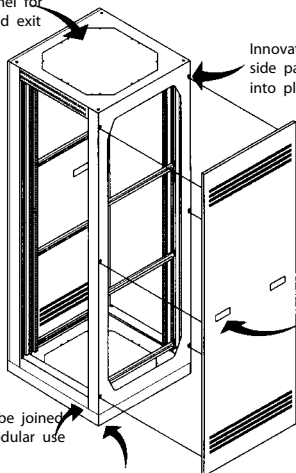

Headend Racks and Panel

Professional Series

RAX-7024

SPX-7024

FDX/RMX

SWC-1528

The RMX, FDX and RAX Series are professional quality, headend rack cabinets designed for mounting standard 19 inch rack components. These cabinets are rigidly constructed of 16 gauge steel and are welded throughout. Two pairs of 12 gauge, fully adjustable, steel panel mounting angles with standard EIA spaced panel mounting holes included.

The RMX and FDX Series features a louvered rear door that is hung on sturdy slip-jointed hinges and closes with a chrome handle (locking handle with 2 keys available at additional cost). The FDX Series also features a front door with locking handle and 2 keys. The RAX features open frame construction which accepts optional SPX side panels.

All three series of racks come standard in a matte black finish. The RMX and FDX Series are available in a choice of three heights (61", 70", and 77" panel spacing) and two depths (18" and 24"). The RAX Series are available in a choice of two heights (70", and 77" panel spacing) and 24" depth spacing. The 24" cabinets are required when using satellite IRDs.

Removable top panel for cable entry and exit

Innovative vented side panels "snap" into place

Frames may be joined together for modular use

Frames may be bolted to the floor for seismic applications

Specifications and Ordering Information are located on the following pages.