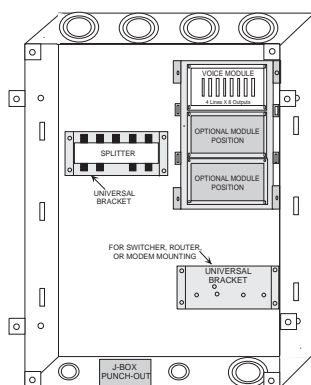

SB-MDU-xx

StarBox Series - Structured Wiring Enclosure

StarBox Series model SB-MDU-xx is an 18 inch high rugged 17 gauge galvanized steel structured wiring enclosure. It can be either flush mounted within a 16 inch on - center 2x4 studded wall or surface mounted. Multiple knockouts are provided on top and bottom to accommodate 1/2 inch to 2.0 inch conduits. A J-box punch-out is presented on the bottom side to allow installation of a duplex outlet for powered accessories.

The SB-MDU-xx comes complete with a white powder coat painted cover, 4 line - 8 port telephone module, 4, 6 or 8 way CATV or Satellite Splitters (depending on model) and a universal mounting bracket for a data hub or router.

○ Specifications

Electrical

4 x 8 Voice Module:
 4 Lines by 8 Ports
 110 Style Connectors for Service In/Outputs
 RJ-31X Jack Wired to Pair 1 For Dial-up Security Systems
 RJ-11 Expansion Jack

Coaxial Splitter:

Mechanical

Enclosure Dimensions: 14.3"W, 18" H, 3.6"D

Cover Dimensions: 17"W, 20"H, 0.25"D

Universal Splitter/Hub Bracket: 6"W, 3"H, 2"D

Coaxial Splitter

SCVS (Max): 3.5"W, 2.75"H, 1.2" D

LPD (Max): 4.6"W, 2.4"H, 9" D