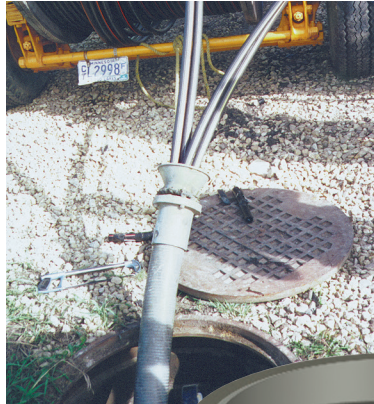

FLEXIBLE CABLE GUIDES

! **ORDER CAREFULLY!**
This item is made-to-order
and is not returnable.

Flexible Cable Guides with Aluminum Adapters

Cable feeds through the Bell Adapter and exits through the Duct Adapter which fits into the duct. Bell Adapter and Duct Adapter included for specific duct and guide size ordered.

Part Number	Diameter		Length	
	(IN.)	(MM)	(FT.)	(M)
08931009	2	51	9	2.7
08931012	2	51	12	3.6
08934009	4	102	9	2.7
08934012	4	102	12	3.6
08935009	5	127	9	2.7
08935012	5	127	12	3.6
08936009	6	152	9	2.7
08936012	6	152	12	3.6
08988009	8	203	9	2.7
08988012	8	203	12	3.6