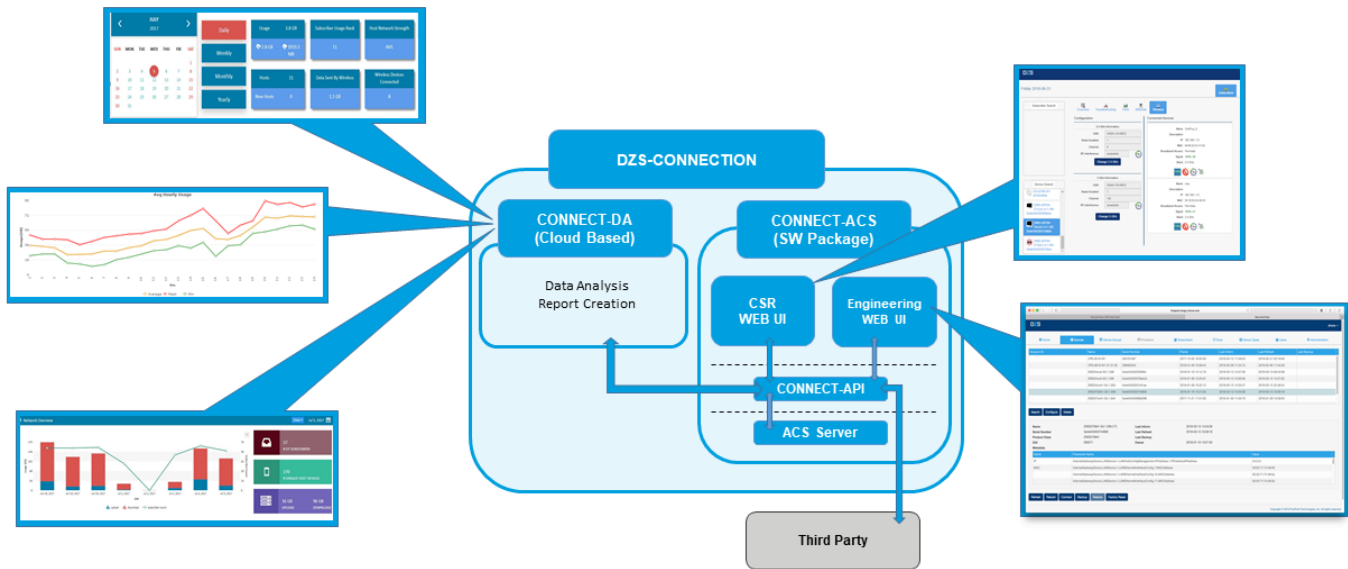

DATA SHEET

DZS-CONNECTION software suite

Manage & Monetize Whole Home Wi-Fi and the Internet of Things

Features

- CONNECT-ACS – Core system including ACS and RESTful API
- CONNECT-DA – Optional, Data Warehouse and Data Analytics Engine
- More than an ACS, a Next Generation platform designed to handle the complexity, scale and diversity of managing, supporting and monetizing the Connected Home
- Device, Manufacturer and Transport Agnostic
- Knowledge gathering platform

Overview

CONNECT-ACS performs the traditional roles of an ACS including firmware management, zero-touch provisioning, bulk operations and much more.

Intuitive and powerful, key ingredients of the CSR platform

Identify and enumerate the types of device within homes and businesses. CONNECT-ACS CSR platform provides a valuable tool set for help desks:

- View the physical link status
- Verify the Quality of Experience to the subscriber and that subscribed services are being delivered
- Use the one-click suspension of accounts for non-payment or other reasons
- Multi-service provisioning and diagnostics

Full data analysis from descriptive through prescriptive

- Gain a clear view of the details you need to know to be successful.

Specifications

FEATURESET

- Dynamic Discovery of data models permits immediate management of new devices, vendor options and RPC's without the need for extra development
- High level REST based northbound API
- Schedule complex bulk configurations
- Manage devices behind NAT firewalls
- Transport & Device agnostic
- Backup/Restore configurations
- Flexible group configurations
- Scalable to manage millions of devices
- Multilanguage support
- Configurable roles/permissions and Security
- Subscriber self-help module & Mobile "app"
- Lower total cost of ownership
- Cloud or site based