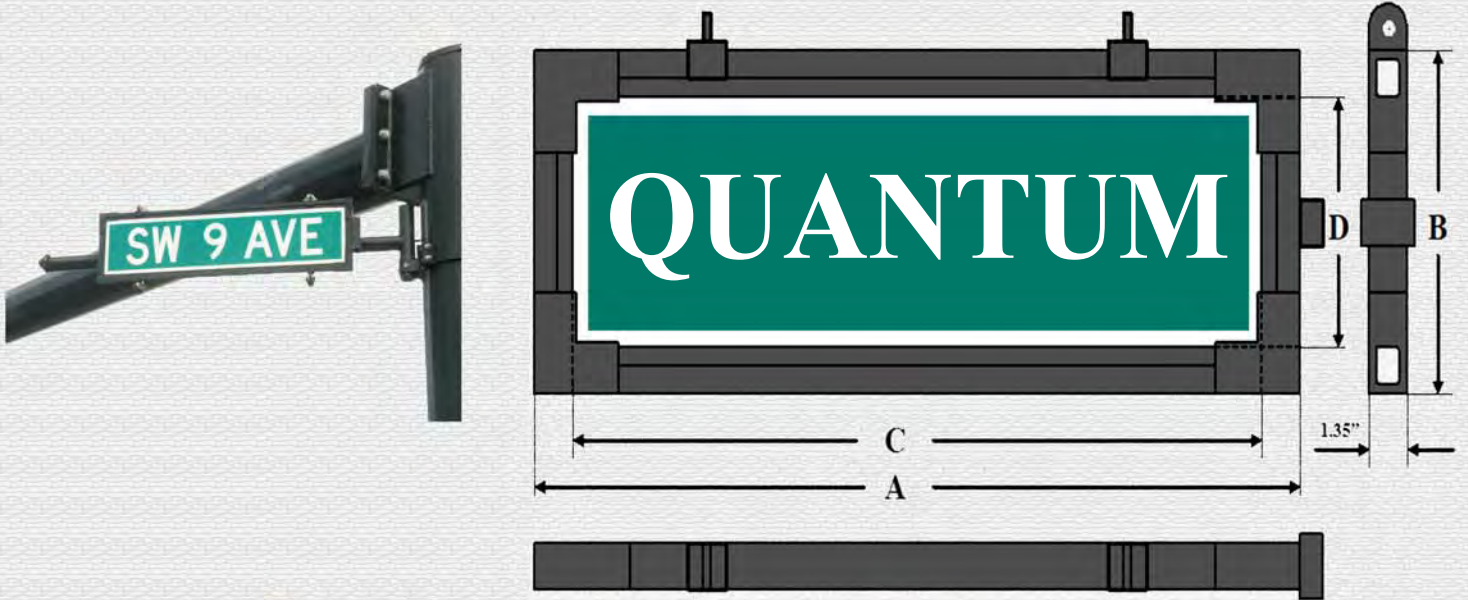

Edge-Lit Internally Illuminated LED Signs

QSN-Length Inches Double Face- D Single Face- S	A Total Length	B Total Width	C Viewable Length	D Viewable Width
QSN-24S/QSN-24D	27.25"	19.25"	23"	15"
QSN-36S/QSN-36D	39.25"	19.25"	35"	15"
QSN-48S/QSN-48D	51.25"	19.25"	47"	15"
QSN/60S/QSN-60D	63.25"	19.25"	59"	15"
QSN/72S/QSN-72D	75.25"	19.25"	71"	15"
QSN-84S/QSN-84D	87.25"	19.25"	83"	15"
QSN-96S/QSN-96D	99.25"	19.25"	95"	15"

A durable, sturdy, rugged and resistant sign designed to withstand rough weather conditions.

A cool light source with virtually no heat or heat dissipation problems.

Energy efficient, estimated to save over 80% of your energy costs.

Designed to be maintained without removal of the sign.

Designed for quick and easy installation.

High-brightness with even illumination.

Certified File # E-332854

A tradition of high quality and service that extends over 40 years of manufacturing traffic products.