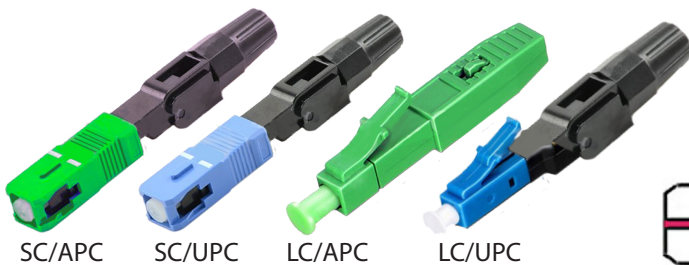

# Field-Installable Fiber Optic Connectors

The Multicom Field-Installable Fiber Optic Connectors feature a pre-polished ferrule (UPC/APC), that couples to the fiber being terminated by precision mechanical alignment, insuring low loss with a proprietary gel. Offering convenience and stability, the assembly of the connector requires only normal fiber preparation tools and minimal space, making them easy to prepare in the field in minutes. Just strip the buffer, cleave and clean the fiber, and then insert the fixed-length fiber through the ferrule of the connector.

## Features:

- No epoxy, fiber polishing, special tools or fusion splicer required
- Quick and easy fiber termination in less than two minutes
- Precision mechanical alignment insures low insertion loss
- Superior optical performance
- Durable components design for convenience and reusability
- Pre-installed fiber in ferrule for on-site assembly
- Uses proven, molded v-groove technologies
- Allow optical continuity to be verified by use of visual fault locator (VFL)

## Installation Example:

1. Insert the tail cap from the end of the cable

2. Insert the fiber into the connector until it stops

3. Press the slider forward, push down the tail cover

4. Screw on the tail cap and add the head cover. The connector is complete.

Parameter	Specification
Connector Type	SC/LC/FC, Simplex
Cable Diameters	0.9 / 2.0 / 3.0mm
Fiber Mode	Singlemode / Multi-Mode
Polish	UPC / APC
Insertion Loss	UPC: $\leq 0.35$ dB, APC: $\leq 0.35$ dB
Return Loss	UPC: $\geq 45$ dB, APC: $\geq 50$ dB
Tension Test	$\geq 50$ N
Operating Temperature	-40°C ~ +75°C
Compliance	Designed to Telcordia GR-20-CORE, GR-326 and TIA/EIA 568C, RoHS