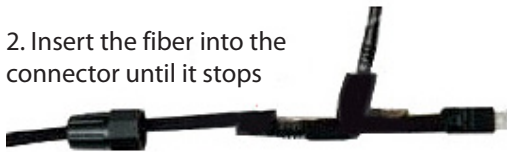

# Field-Installable Fiber Optic Connectors

The Multicom Field-Installable Fiber Optic Connectors feature a pre-polished ferrule (UPC/APC), that couples to the fiber being terminated by precision mechanical alignment, insuring low loss with a proprietary gel. Offering convenience and stability, the assembly of the connector requires only normal fiber preparation tools and minimal space, making them easy to prepare in the field in minutes. Just strip the buffer, cleave and clean the fiber, and then insert the fixed-length fiber through the ferrule of the connector.

## Features:

- No epoxy, fiber polishing, special tools or fusion splicer required
- Quick and easy fiber termination in less than two minutes
- Precision mechanical alignment insures low insertion loss
- Superior optical performance
- Durable components design for convenience and reusability
- Pre-installed fiber in ferrule for on-site assembly
- Uses proven, molded v-groove technologies
- Allow optical continuity to be verified by use of visual fault locator (VFL)

## Installation Example:

1. Insert the tail cap from the end of the cable

2. Insert the fiber into the connector until it stops

3. Press the slider forward, push down the tail cover

4. Screw on the tail cap and add the head cover. The connector is complete.

Parameter	Specification
Connector Type	SC/LC/FC, Simplex
Cable Diameters	0.9 / 2.0 / 3.0mm
Fiber Mode	Singlemode / Multi-Mode
Polish	UPC / APC
Insertion Loss	UPC: $\leq 0.35$ dB, APC: $\leq 0.35$ dB
Return Loss	UPC: $\geq 45$ dB, APC: $\geq 50$ dB
Tension Test	$\geq 50$ N
Operating Temperature	-40°C ~ +75°C
Compliance	Designed to Telcordia GR-20-CORE, GR-326 and TIA/EIA 568C, RoHS