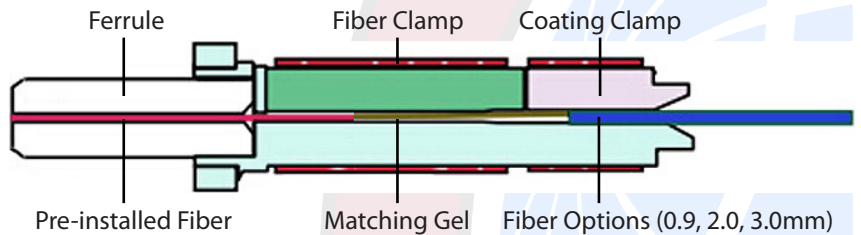

# Field-Installable Fiber Optic Connectors

The Multicom Field-Installable Fiber Optic Connectors feature a pre-polished ferrule (UPC/APC), that couples to the fiber being terminated by precision mechanical alignment, insuring low loss with a proprietary gel. Offering convenience and stability, the assembly of the connector requires only normal fiber preparation tools and minimal space, making them easy to prepare in the field in minutes. Just strip the buffer, cleave and clean the fiber, and then insert the fixed-length fiber through the ferrule of the connector.

## Features:

- No epoxy, fiber polishing, special tools or fusion splicer required
- Quick and easy fiber termination in less than two minutes
- Precision mechanical alignment insures low insertion loss
- Superior optical performance
- Durable components design for convenience and reusability
- Pre-installed fiber in ferrule for on-site assembly
- Uses proven, molded v-groove technologies
- Allow optical continuity to be verified by use of visual fault locator (VFL)

## Installation Example:

1. Insert the tail cap from the end of the cable

2. Insert the fiber into the connector until it stops

3. Press the slider forward, push down the tail cover

4. Screw on the tail cap and add the head cover. The connector is complete.

Parameter	Specification
Connector Type	SC/LC/FC, Simplex
Cable Diameters	0.9 / 2.0 / 3.0mm
Fiber Mode	Singlemode / Multi-Mode
Polish	UPC / APC
Insertion Loss	UPC: $\leq 0.35$ dB, APC: $\leq 0.35$ dB
Return Loss	UPC: $\geq 45$ dB, APC: $\geq 50$ dB
Tension Test	$\geq 50$ N
Operating Temperature	-40°C ~ +75°C
Compliance	Designed to Telcordia GR-20-CORE, GR-326 and TIA/EIA 568C, RoHS