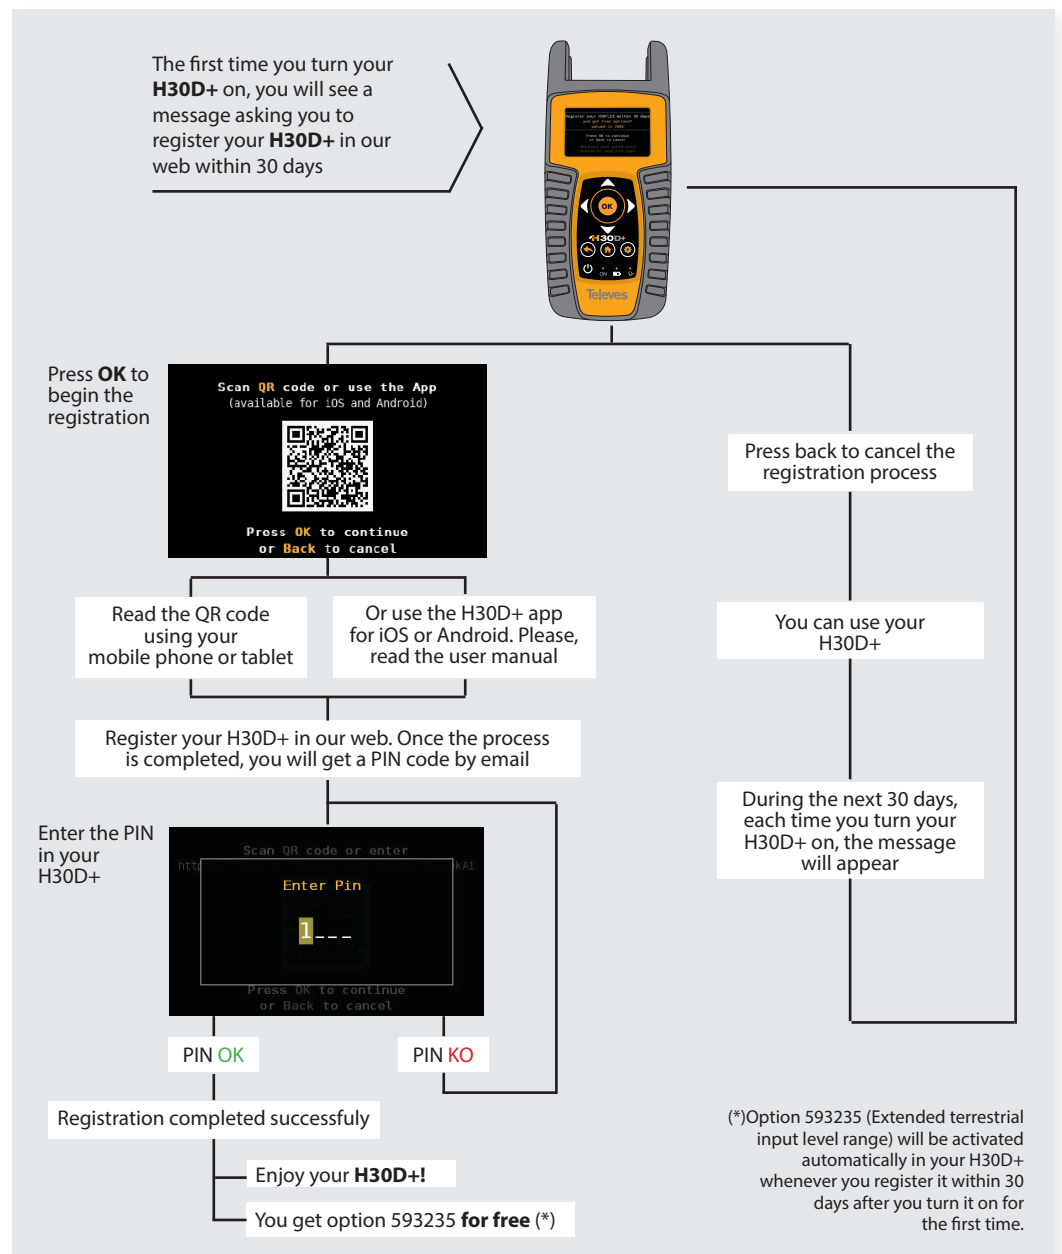

5. Registration process