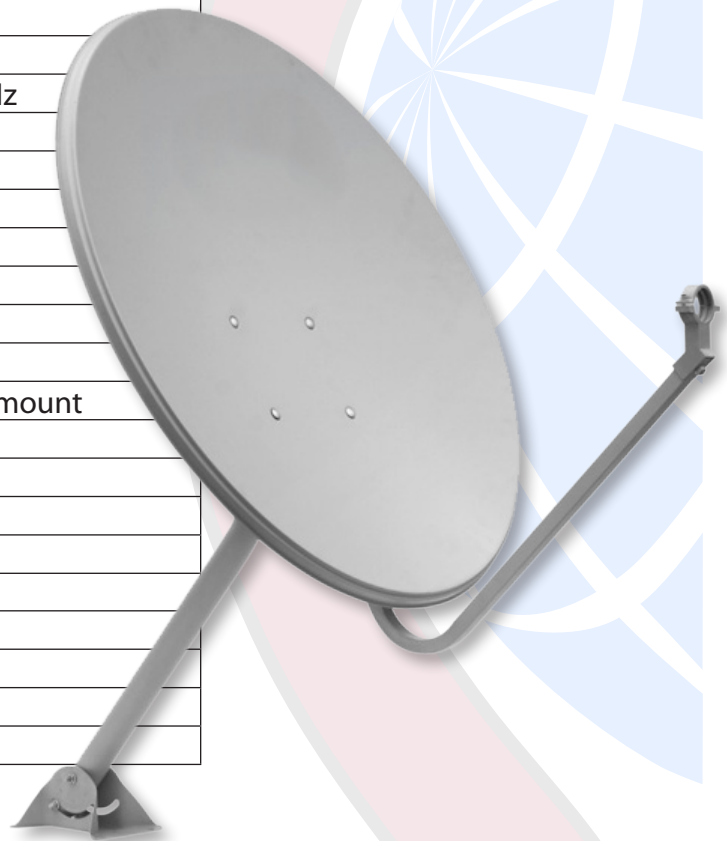

75cm DTH Satellite Dish

Product Specifications

Description

The Multicom 75cm Direct to Home (DTH) KU band satellite dish provides strong, clear reception. This high quality dish is designed to withstand high winds, minimize rain fade and improve signal strength. Made with high strength galvanized steel, it's simple to assemble and install, making it a excellent choice for cost effective installations.

SPECIFICATIONS	
Model	Multicom 75cm Direct to Home (DTH)
Type	KU Band - Offset
Diameter short axis	75cm
Diameter long axis	82.5cm
Thickness	0.7mm (0.6mm optional)
KU band gain	38.52 dBi (min) @ 12.5 GHz
F/D ratio	0.65
Efficiency	75% (min)
Frequency range	10.7 - 12.75 GHz
Focus distance	492mm
Material	Galvanized steel
Surface	Electrostatic polyester
LNB holder	40mm
Mount type	Universal wall/floor/roof mount
Angle of elevation	0 - 90°
Max. Operational Wind Speed	90 km/hr
Ambient temperature	-40°C to +60°C
Relative humidity	0% - 100 %
Anchor lag screw	65mm x 8mm
Anchor lag sleeve	65mm x 10mm, approx.
Wind tunnel tested design	Yes
Salt spray tested finish	Yes
UV durability tested finish	Yes