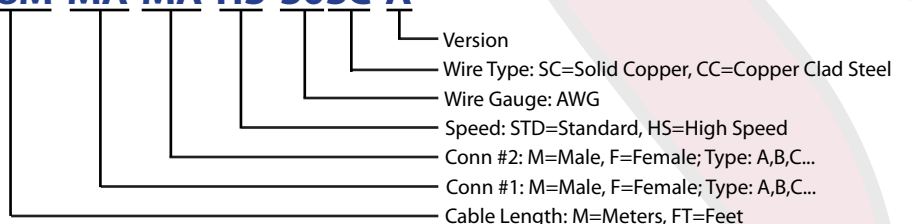

MUL-HDMI 1.4-1.8M-MA-MA-HS-30SC-A

HDMI is a trademark of HDMI Licensing LLC.
in the U.S. and other countries

Ph: 407-331-7779

800-423-2594

multicom@multicominc.com

www.multicominc.com