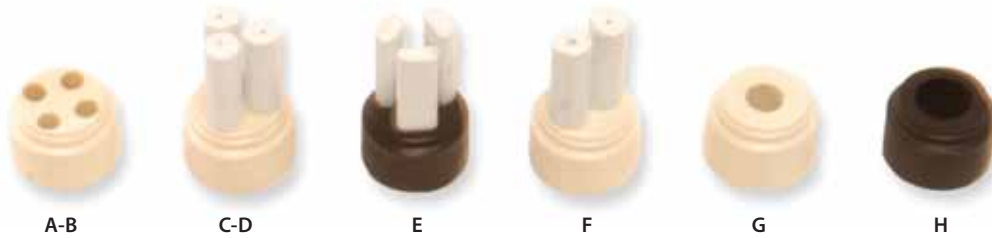

OUTSIDE PLANT PRODUCTS

4048-D Fiber Optic Dome Closure

4048-PED Split Based Pedestal

The Multilink Starfighter™ 4048D Fiber Optic Dome Splice Closure is an “all parts” inclusive hermetically sealed splice enclosure designed for ease of assembly and re-entry. The closure is designed with a gasketed split end plate for mid-access cable applications and includes an integrated slack storage basket, interlocking splice trays via a modified keyhole style stacking module, and an easy to install no special tool sealing system. All major hardware is factory installed to allow for quick field installation. Universal Multicentric* Grommets along with compression style lateral or branch cable seals, makes installing the enclosure easy to assemble. The 4048D is a medium capacity closure that can be used in aerial, pedestal, and underground applications.

Stock ID	072-002-20
Description	4048-D-SS ADSS Mounting Kit
Weight	3 lbs.
UOM	Each

4048-D-CAK CABLE ADDITION KIT

Stock ID	10-8181
Description	4048-D-SS ADSS Mounting Kit
Weight	1 lb.
UOM	Each

Order From:

Toll Free: 800-423-2594
www.multicominc.com
multicom@multicominc.com

OUTSIDE PLANT PRODUCTS
Dome Accessories

Stock ID	Description	Wt. Lbs.	UOM
065-058-10	4048-D Slack Rack Steel/Powder Coated, Black	-	Each

Stock ID	Description	Wt. Lbs.	UOM
10-7166	COMP Wrench for 3/4" NPT Fittings Aluminum	0.5	Each

GROMMET INSERTS FOR 3/4" NPT FITTINGS

	Single	10 Pack	# of Holes	Description / Size of Cable	Wt. Lbs.	UOM
A	10-8084	10-8096	4	.20 -.24 (5mm - 6mm)	0.5	Each
B	10-8087	10-8106	4	.16 -.20 (4mm - 5mm)	0.5	Each
C	10-8085	10-8097	3	.24 -.28 (6.1mm - 7.1mm)	0.5	Each
D	10-8090	10-8109	3	.16 -.20 (4mm - 5mm)	0.5	Each
E	10-8092	10-8111	3	Ob-Round Holes For Flat Drop Cable	0.5	Each
F	10-8091	10-8110	2	.25 -.29 (6.3mm - 7.4mm)	0.5	Each
G	10-8088	10-8107	1	.27 -.31 (6.85mm - 7.87mm)	0.5	Each
H	10-9999	10-5414	1	.32 -.46 (8.12mm - 11.68mm)	0.5	Each