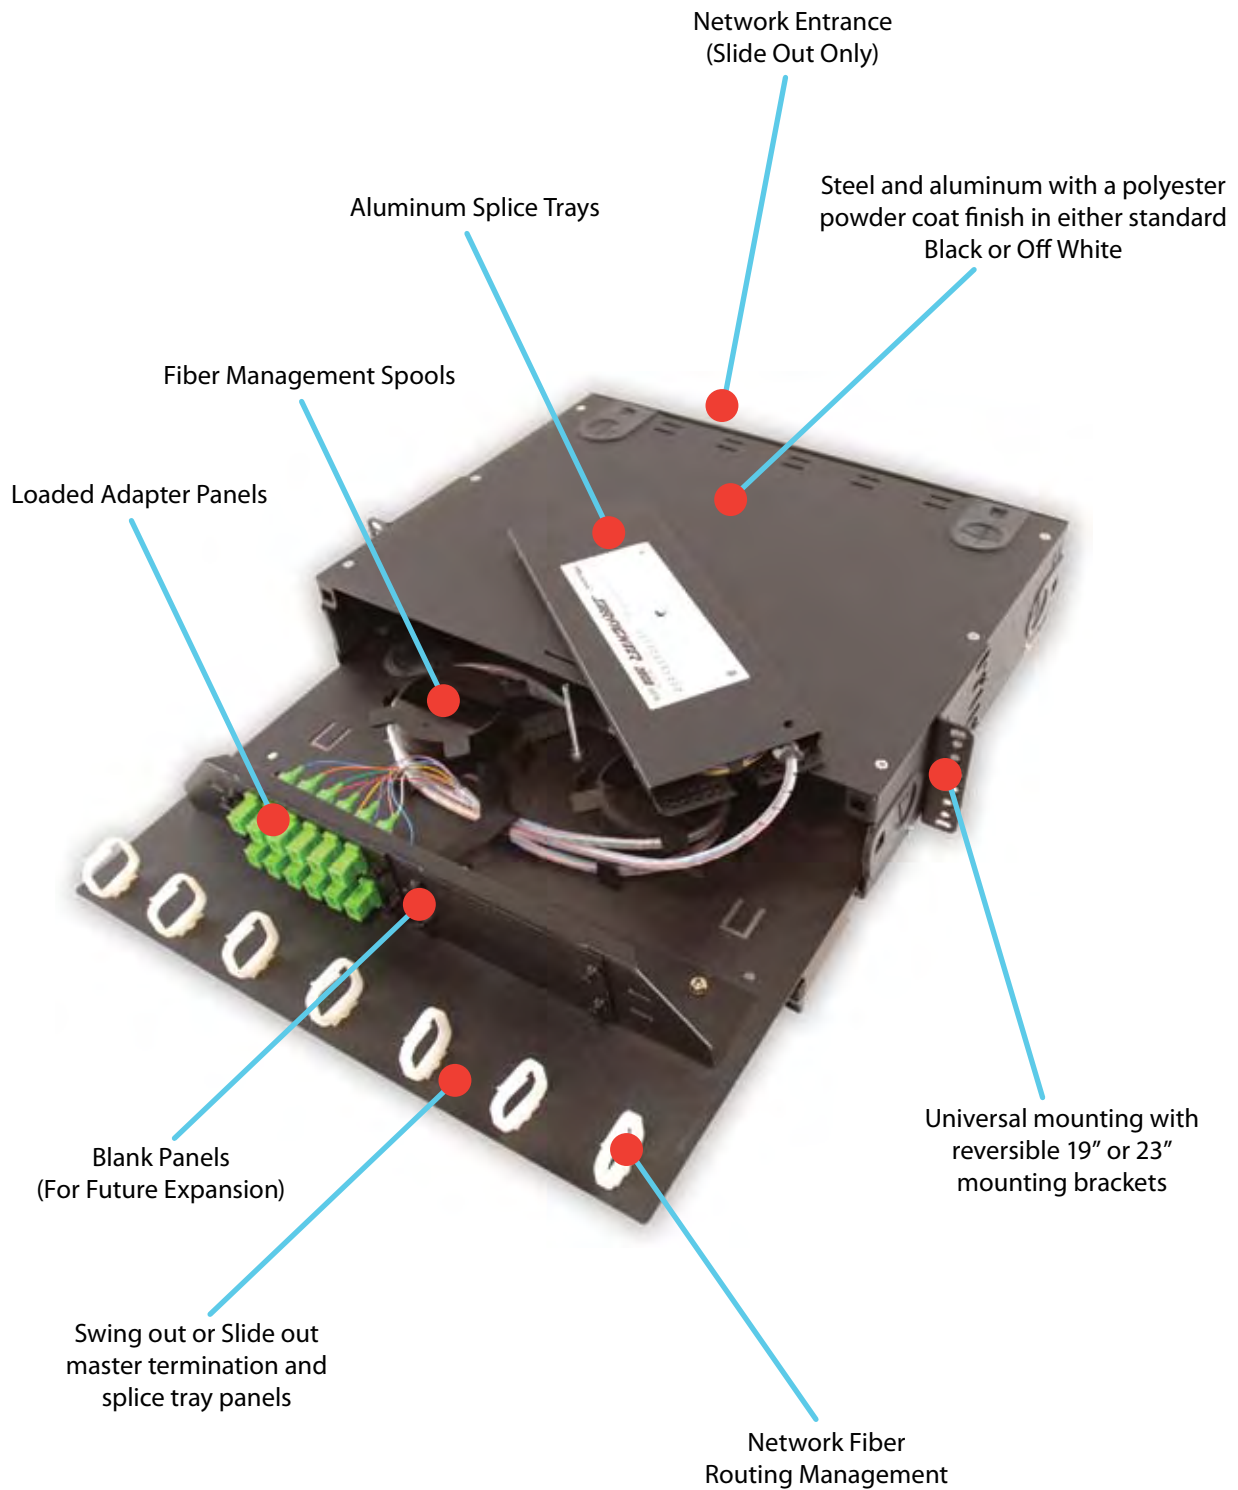

Rack and Wall Mount FDU Configurator

Order From:

Toll Free: 800-423-2594
www.multicominc.com
multicom@multicominc.com