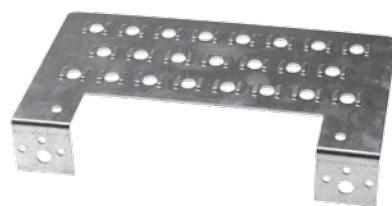

A-D - Screen Plate

E-J - Oxboard

K-O - Touch-Up Paint

P-R - Star Plate

S - D-Mark Plate

T - Ground Lug

Figure	Stock ID	Description	Dimensions	UOM
A	12039K	Screen Plate	Fits 10" x 12" x 8"/12" x 12" x 8"	Each
B	12040K	Screen Plate	12" x 18" x 8"	Each
C	12041K	Screen Plate	18" x 24" x 8"	Each
D	12042K	Screen Plate	20" x 24" x 8"	Each
E	12051K	Oxboard Backing	8" x 12" x 8"	Each
F	12044K	Oxboard Backing	12" x 12" x 8"	Each
G	12046K	Oxboard Backing	15" x 18" x 8"	Each
H	12047K	Oxboard Backing	18" x 24" x 8"	Each
I	12049K	Oxboard Backing	20" x 24" x 8"	Each
J	12050K	Oxboard Backing	36" x 36" x 8"	Each
K	12715	Brown Touch-up Paint	12oz.	Each
L	12716	Beige Touch-up Paint	12oz.	Each
M	12717	Bright-red Touch-up Paint	12oz.	Each
N	12718	White Touch-up Paint	12oz.	Each
O	12719	Grey Touch-up Paint	12oz.	Each
P	12036K	Star Plate	Fits 10" x 12" x 8"/ 12" x 12" x 8"	Each
Q	12037K	Star Plate	12" x 18" x 8"	Each
R	12038K	Star Plate	20" x 24" x 8"	Each
S	12043K	D-Mark Plate For Roughneck Steel Enclosures	-	Each
T	12704K	Ground Lug	-	Each

Keep from losing the detachable lids from your Roughneck Steel Enclosure with this high strength retaining cable with eyelets

New Tap Mounting Bracket Mount taps quickly and easily inside your roughneck box