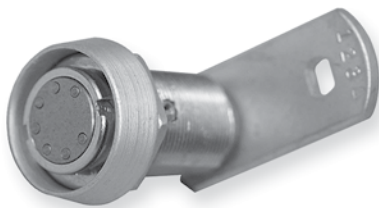

The Multilink Tamper Proof Drivers & Screws

Tamper Proof Screw Drivers Made from hardened steel, plated in Zinc Chromate
Each style can be customized with any pattern drive!

Bend Style With
Off Center Drive

"T" Style With
Star Pattern Drive

Classic Driver Style With
Eccentric Drive

Off Center Pin

Custom Star Pattern
(Your Custom Pattern Awaits!)

Eccentric Screw

Star/Slam Lock screw available in custom pattern
Call Customer Service for more information

- The most secure lock ever developed specifically for the Cable TV industry
- Fully compatible with pre-existing DX keyways.
- The MX Locking System, unlike the DX Meter and Superlock Systems, cannot be defeated by being drilled or bored out with a power drill or by the "car thief" slide hammer
- The unique, patented dual pin design makes the MX the most reliable lock in the industry

IL- Inner-Tite® Barrel Lock and Key

Inner-Tite® Agbay Barrel Lock & Key

Van Lock Cam Lock

Van Lock Cam Lock Key

Lock part numbers vary depending on type, key way, etc.
Please call Customer Service for more information