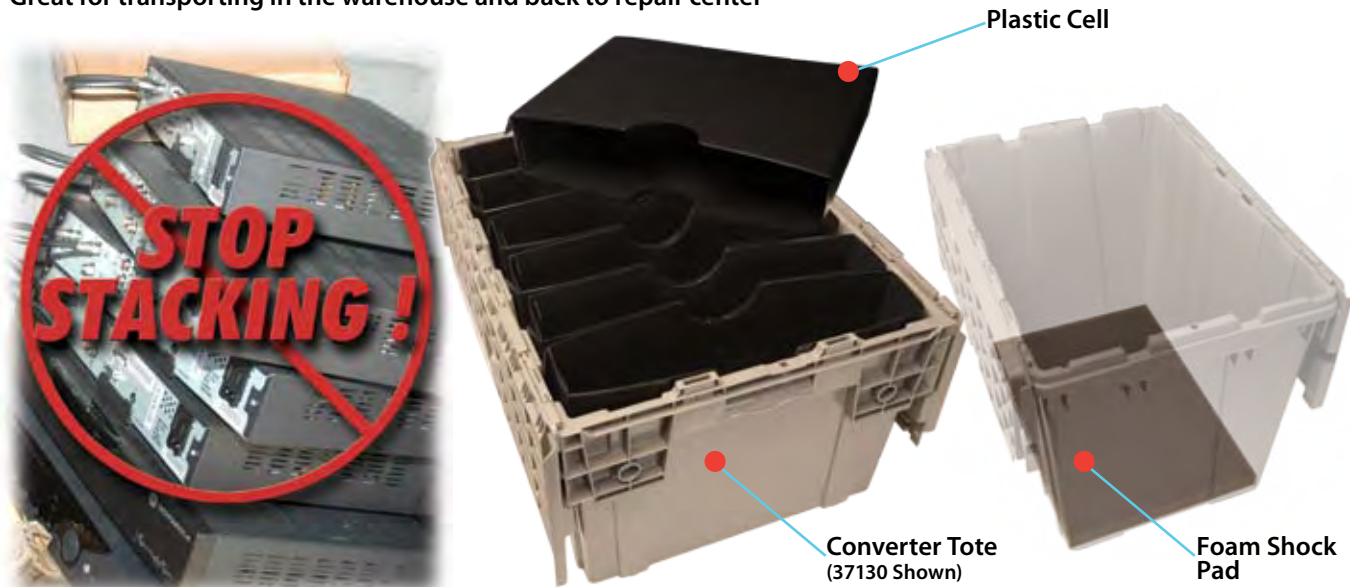

### FOLDABLE PERSONAL HAND TRUCK

<b>Stock ID</b>	065-136-10
<b>Description</b>	Foldable Personal Hand Truck, Telescoping / Fold Flat
<b>Dimensions</b>	39" H - Extended 25" H - Retracted 2.5" D - Folded 15" W
<b>Weight</b>	7 lbs.
<b>Material</b>	Aluminum Frame / 5" Rubber Wheels
<b>Load Weight</b>	150 lbs.
<b>UOM</b>	Each

## Plastic Converter Tote

Great for transporting in the warehouse and back to repair center