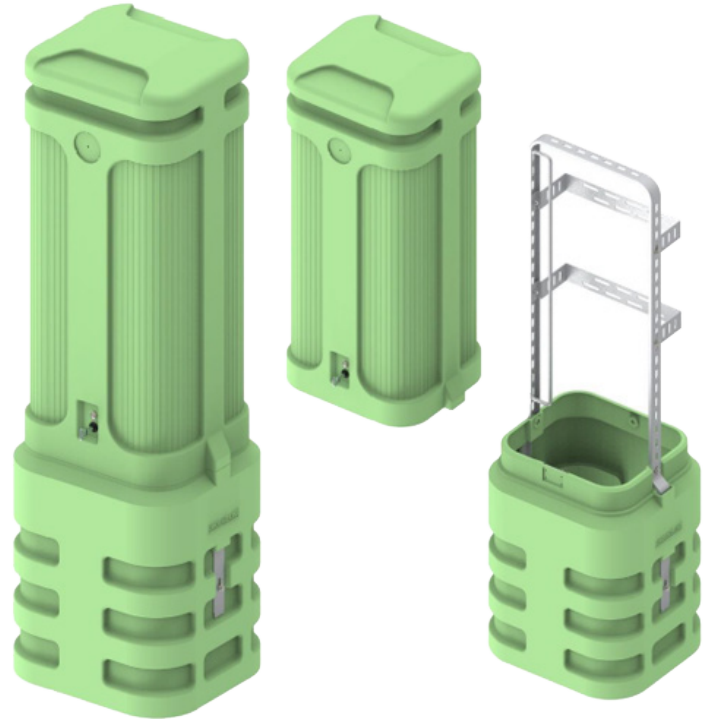

Description

Netceed's line of above-grade pedestals are high-quality, impact-resistant enclosures designed to provide mounting and security for fiber taps, RF taps, line passives, and larger fiber terminals found in today's Fiber-to-the-Home or coaxial-based access networks while providing superior heat dissipation.

Key Features

- Above Grade Pedestal with high quality designed for FTTx network
- Molded of High Density Polyethylene (HDPE), UV resistant, high impact strength
- Two locking system, one P-Key on one side and one captive screw on the other side
- Presence of Ground Line
- Hermetically sealed dome eliminates potential water intrusion and prevents invasion of insects
- Galvanized bracketry
- IP & IK rate: IP65 & IK10
- 15" x 13" x 48" (381 x 330 x 1219mm)

Product Drawing / Illustration

Part Number: MCTU10048