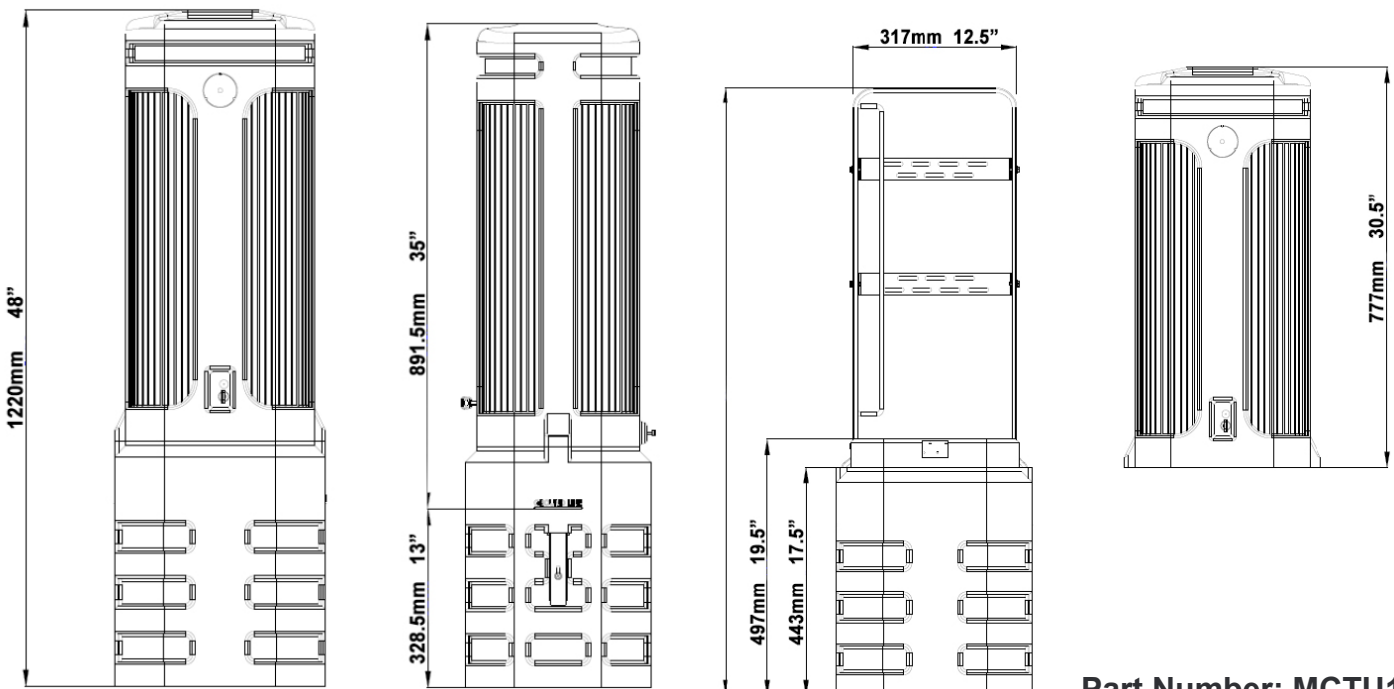

Description

Netceed's line of above-grade pedestals are high-quality, impact-resistant enclosures designed to provide mounting and security for fiber taps, RF taps, line passives, and larger fiber terminals found in today's Fiber-to-the-Home or coaxial-based access networks while providing superior heat dissipation.

Key Features

- Above Grade Pedestal with high quality designed for FTTx network
- Molded of High Density Polyethylene (HDPE), UV resistant, high impact strength
- Two locking system, one P-Key on one side and one captive screw on the other side
- Presence of Ground Line
- Hermetically sealed dome eliminates potential water intrusion and prevents invasion of insects
- Galvanized bracketry
- IP & IK rate: IP65 & IK10
- 15" x 13" x 48" (381 x 330 x 1219mm)

Product Drawing / Illustration

Part Number: MCTU10048