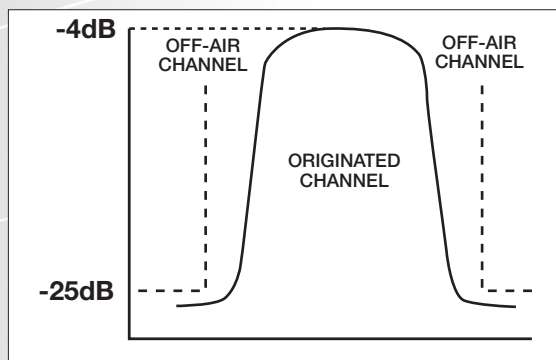

Channel Combiners

Channels 3/4 Channel Combiners

SC series

Cost effective high-quality channel combiners used with multiple TV sets for decoded programming, simultaneous premium-channel viewing and recording, TV remote switching between off-air and premium channels – Precision-tuned 6-stage bandpass-bandstop filters provide 6MHz carrier-free environment for locally originated channel insertion – High Skirt Selectivity Sharp frequency Cut Off – Easy Balancing Adjustment Tuning – High Unwanted Signal Attenuation – Rejection Depth >25 dB – Adjacent Channel Loss 5.5dB+1dB – Low Insertion Loss 3dB+2dB – Adjustable Balancing Attenuators – F-type Connectors – Dimensions 3-3/8"(L) x 1-1/8"(D) x 3-3/4"(H) – Weight 0.5 lbs

- SC-3** Channel-3 Filter-Combiner Removes Channel-3
- SC-4** Channel-4 Filter-Combiner Removes Channel-4

Originated Channel to TV Port

Blocks out-of-band signals emitted from pay TV unit.
Prevents interference to off-air channel.

Antenna-In TV Port

Reduces overlapping off-air signals from interfering with originated channel.