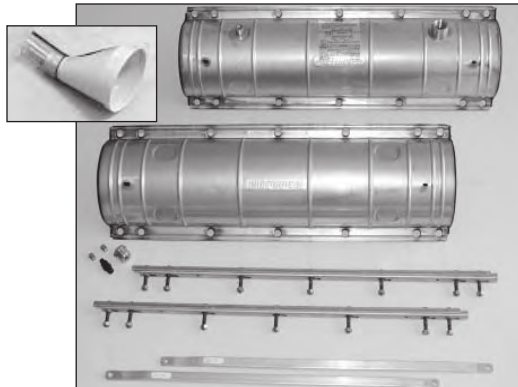

## ARMADILLO Stainless Shell Kits

ARMADILLO Stainless shells are precision-formed of stainless steel with an inside liner of neoprene. They feature a permanent gasket-sealing system that requires no re-entry kit or cleaning upon re-entry, and an integral air flange and grounding lead that allow pressurization and grounding through the shell. The LOCKBAR™ Fastening system features corrosion-resistant stainless steel front and back bars that mate through the flange area and lock into position to reduce installation time.