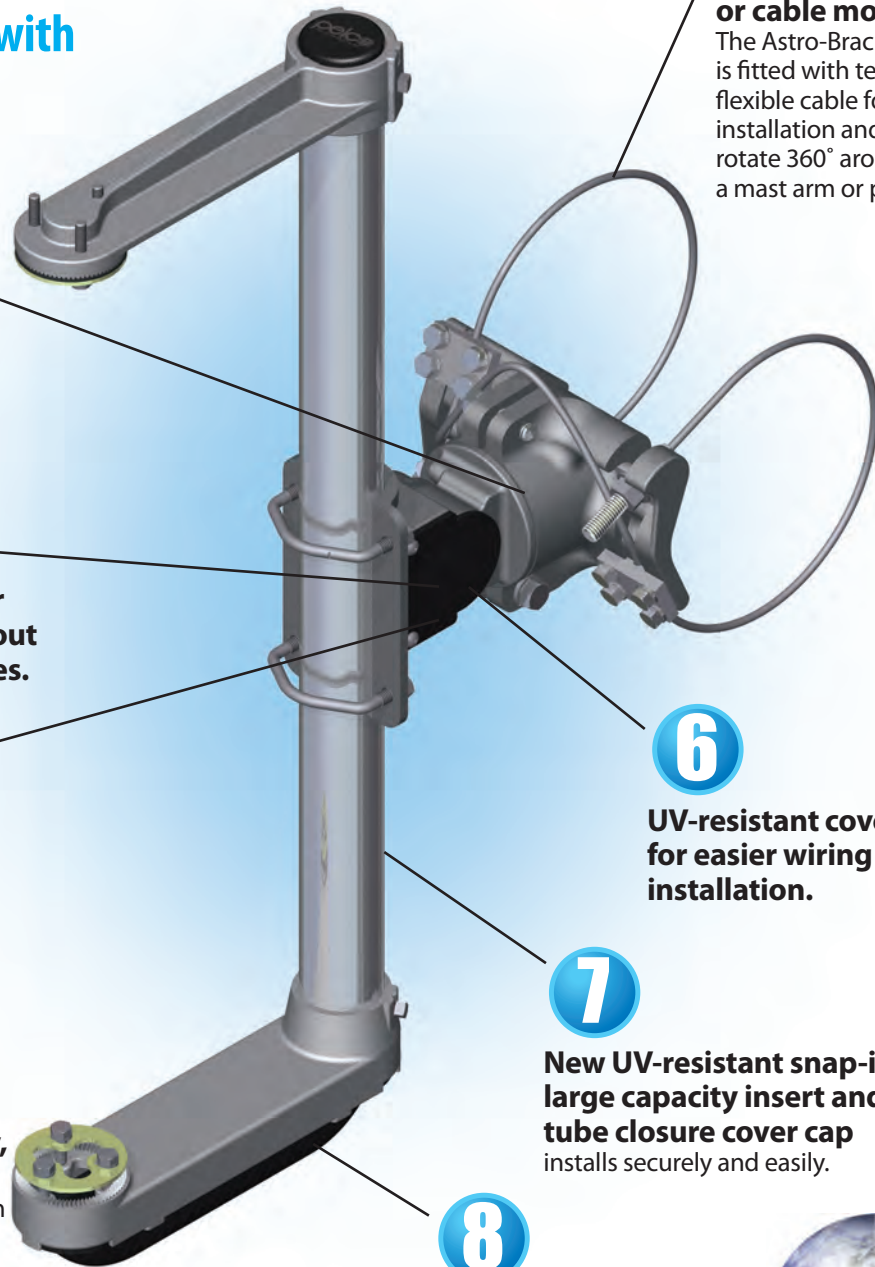

1

The Astro-Brac Atlas features a two-piece clamp that is similar to our superior Stellar clamping method. Stainless steel hardware included.

2

Articulating joint allows for installation flexibility without potentially damaging cables.

3

Easily holds two (2) 5/8" diameter conductors or optional configurations of smaller conductors, the Astro-Brac Atlas is made for today's control devices.

4

The Astro-Brac Atlas Series, like the entire Astro-Brac family, is so versatile, it can be mounted to mast arms and poles ranging in size from 4"-18" diameter.

5

Available as a tenon or cable mount.

The Astro-Brac Atlas is fitted with tenon or flexible cable for fast installation and can rotate 360° around a mast arm or pole.

6

UV-resistant cover allows for easier wiring during installation.

7

New UV-resistant snap-in large capacity insert and tube closure cover cap installs securely and easily.

8

Lower arm has an enlarged protective cover preventing the necessity of dramatic bends in the cable.