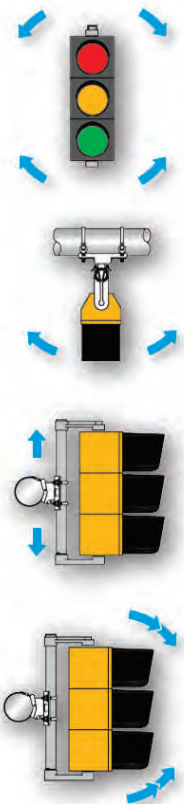

The Astro-Brac Atlas versatile mounting system allows for a variety of articulations.