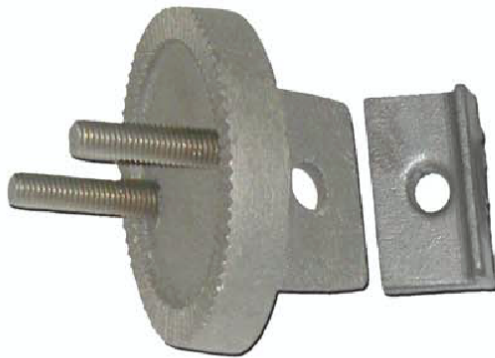

# SIGNAL MOUNTING ACCESSORIES

**3016**  
Thether Clamp

**1158**  
Drop Pipe Cable Clamp

**2086**  
Balance Adjuster

**3008**  
Signal Spacer for 8"  
Total Length 10 1/4"

**3012**  
Signal Spacer for 12"  
Total Length 13 1/2"

**3025**  
Ring

**1 1/2" Locknut**