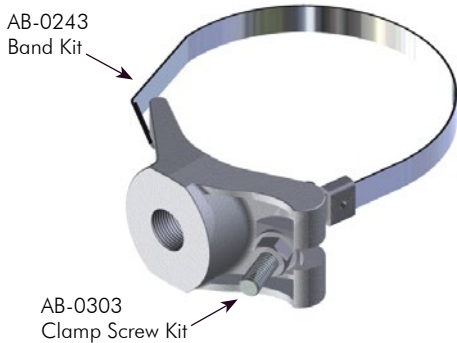

Mini-Brac Clamp Kits

This unique mount is a smaller version of the Astro-Brac and gives the same kind of universal application. Ideal for side-of-pole or mast arm mountings.

Astro Mini-Brac Clamp Kit, Band Mount, 1-1/2" NPS

AB-0121 - -
 See Note PNC=Process No Color
 P__=Paint

Side-of-Pole Mounting
 Vehicular or Pedestrian Signals

Note:
 Band Length: 29", 36", 42", 48", 56", 72", or 84".
 Stainless steel upgrade available: includes stainless clamp screw.
 Specify by including -SS in the part number, i.e., AB-0121-29-SS-PNC.

Astro Mini-Brac Clamp Kit, Cable Mount, 1-1/2" NPS

AB-0160 - -
 See Note PNC=Process No Color
 P__=Paint

Side-of-Pole Mounting
 Vehicular or Pedestrian Signals

Note:
 Cable Length: 45", 62", or 84".
 Stainless steel upgrade available: includes stainless cable.
 Specify by including -SS in the part number, i.e., AB-0160-45-SS-PNC.

Astro Mini-Brac Clamp Kit, Band Mount, 3/4"-14 NPT

AB-0155 - -
 See Note PNC=Process No Color
 P__=Paint

Mast Arm Mounting
 Emergency Traffic Signal Sensor

Note:
 Band Length: 29", 36", 42", 48", 56", 72", or 84".
 Stainless steel upgrade available: includes stainless clamp screw.
 Specify by including -SS in the part number, i.e., AB-0155-29-SS-PNC.