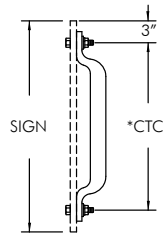

Astro Sign-Brac, Formed Tube Stellar Stainless Cable Mount, Alum

APL Certification #659-034-003

SP-1010-FL - - -

CTC Cable Length Coating
*See Chart See Note 2 PNC=Process No Color
P__=Paint

Sign Mount	
TUBE *CTC	SIGN
9"	15"
12"	18"
15"	21"
18"	24"
24"	30"
30"	36"
36"	42"
42"	48"
48"	54"
60"	66"
66"	72"
72"	78"

- Note: 1. All assemblies are supplied standard with stainless steel fasteners, slotted washers, and cables where applicable.
2. Cable Length: 62", 84", 96", 110", 120", 132", 144", 220", or 280". See page iii for pole diameters.
3. See page ii for available paint colors.