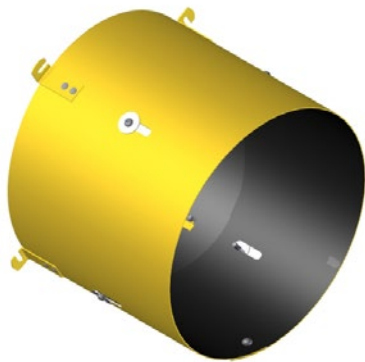

**GPL, 7 Degree View Angle
Geometrically Programmed Louver,
12" w/ Visor w/ Universal Clips**

APL Certification #650-024-001

GL-1010 - 07 - UC - Coating
P_ =Paint

**Visor, Full Circle w/Slots for 12" Signal
w/ Universal Clips**

APL Certification #650-023-001

SM-1028-UC - Coating
P_ =Paint

Note: 1. All assemblies are supplied standard with stainless steel fasteners, slotted washers, and cables where applicable.
2. See page ii for available paint colors.