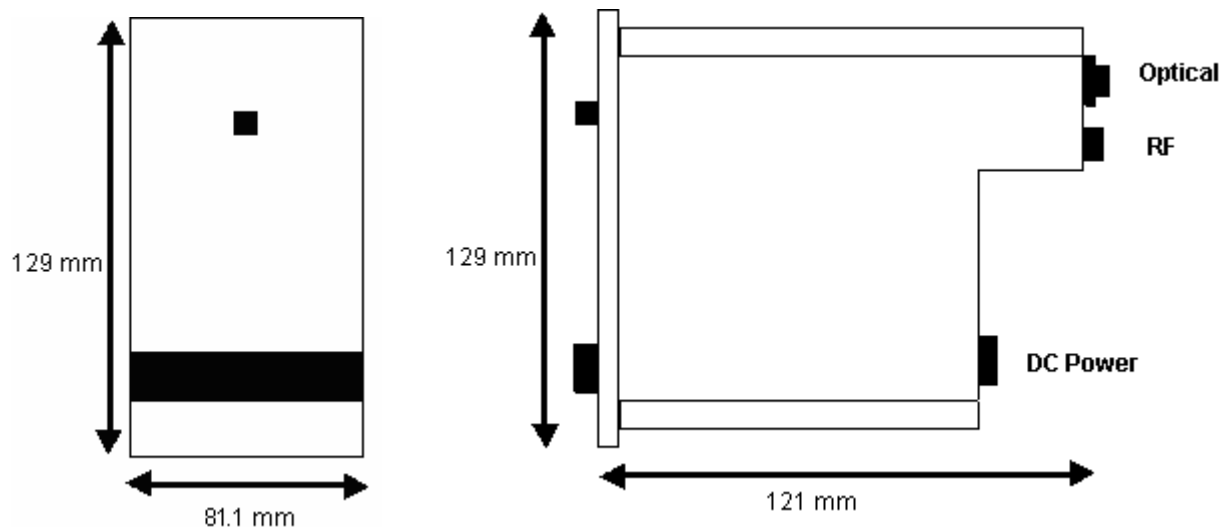

AverLux^{plus}

AL5T2 CATV/SMATV Transmitters

AL5T2 CATV/SMATV Transmitter

AverLuxPlus AL5T2 CATV/SMATV transmitters process AM/VSB, 8VSB, QAM or terrestrial signals inputs from multiple current or planned sources. Signal integrity is preserved guaranteeing excellent video quality required for High Definition reception. The **AL5T2** Series serves a full range of high performance CATV/SMATV applications cost effectively. A variety of lasers, output powers, wavelengths and options are available to maximum flexibility and scalability.

An **AL5T2 CATV/SMATV** transmitter module occupies two slots on the AL-900-08 19" 3U active shelf.

AL5T2 CATV/SMATV Transmitter Specifications

AL5T-[21/22]xxx	
RF	
Operating Frequency Range [MHz]	
AL5T-21xxx	54 - 860
AL5T-22xxx	85 - 860
Optical Output Power [dBm]	+7 +11
Number of channels	80
Typical RF Input Power [dBmV/channel]	25
Minimum RF Input Power [dBmV/channel]	15
Max RF Input Power [dBmV/channel]	35
RF Input Slope [dB] [Maximum]	2
Flatness	±1
CNR [min. dBc]	51 ¹
CSO [min. dBc]	60 ¹
CTB [min. dBc]	64 ¹
RF Input Connector	F-female
RF Input Return Loss [Min. dB]	12
Gain Control	Automatic
Optical Output	
Optical Wavelengths [nm]	1310 / 1550 / ITU Grid
Output Optical Connector Type	SC/APC
Minimum Optical Output Return Loss [dB]	-50
General	
Power Connector	DB 9 male
Supply Voltage [VDC]	12 +/- 0.5
Typical current drain [mA]	480 [1400 mA] ²
Operating Temperature [°C]	0 - 50