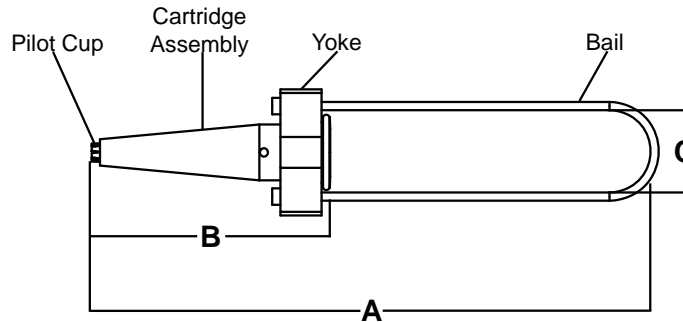

# Strandwise®

Strandwise® are used for deadend applications with overhead or down guy wire.

### Features

- Rated to hold a minimum of 90% of RBS of the strand used
- Color indicator for easy identification
- "Universal Grades" are recommended for use with Alumoweld, EHS, aluminized and galvanized steel
- "All Grades" are recommended for use on common grade, Siemens-Martin, high strength utility grade, galvanized and aluminized steel strand

### 3/16" Universal Grade Strand - Red

Wire Range: .145-.215				
Catalog Number	A	B	C	Bail Type
5199	10.12	4.66	1.63	A
5255	12.75	4.66	2.75	E
5261	22.31	4.66	2.75	E